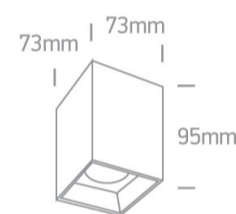

Complies with standard EN60598-1 and any other specific standards.

Downloads

Dimensions

Gallery

Physical Specification

Item Group

13 Wall & Ceiling LED

Family

Rectangular

Length

73mm

Width	73mm
Height	95mm
Surface Ceiling	Yes
Indoor	Yes
Adjustable	No

Electrical Characteristics

Gear	Built In
Fitting + Driver	
Input Voltage	220-240V
50 Hz	Yes
60 Hz	Yes
Safety Class	
Power(Watts)	12W
IP Rating	IP20
Light Source	LED built in
Dimmable	No
F Mark	

Illumination Data

Colour Temperature	3000K
Lumen Output	960lm
Light Efficiency	80lm/W
CRI	80
Beam Angle	45°
Illumination Diagram	
Dark Light	Yes

Packing Info

Box Length	8cm
Box Width	8cm
Box Height	15,5cm
Box Weight	0.406kg
Pcs/Carton	30
Barcode	5291889059127