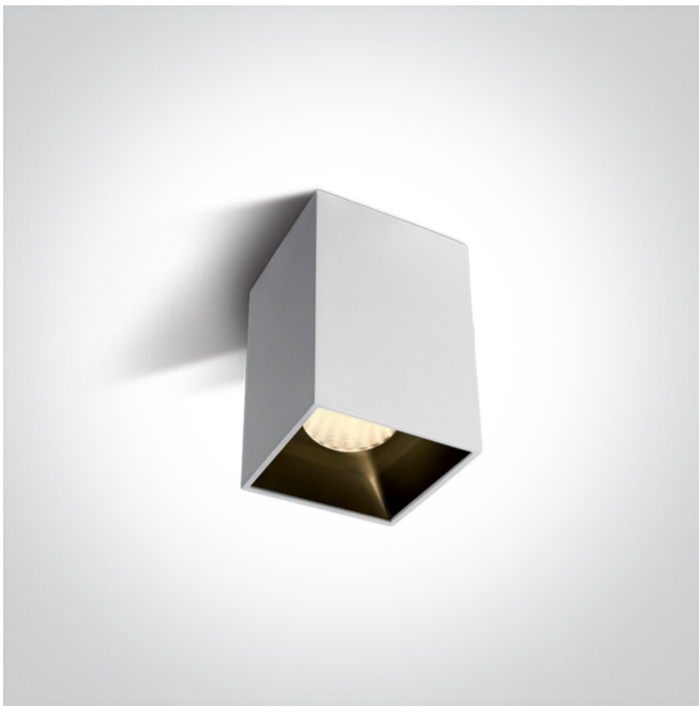

13 Wall & Ceiling LED>The Retro Dark Light Cubes

12112ZA/W/W

12W COB LED rectangular ceiling downlight, ideal for residential and commercial illumination.

Supplied with Black & Brass reflectors.

Complete with non-dimmable LED driver.

Complies with standard EN60598-1 and any other specific standards.

Downloads

Dimensions

Gallery

Physical Specification

Item Group

13 Wall & Ceiling LED

Family

The Retro Dark Light Cubes

Order Code

12112ZA/W/W

Colour

White

Material

Die Cast + Plastic

Shape