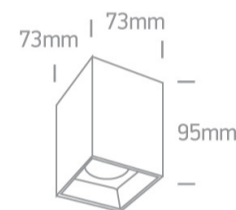

Complies with standard EN60598-1 and any other specific standards.

Downloads

Dimensions

Gallery

Physical Specification

Item Group

13 Wall & Ceiling LED

Family

Rectangular

Length

73mm

Width	73mm
Height	95mm
Surface Ceiling	Yes
Indoor	Yes
Adjustable	No

Electrical Characteristics

Gear	Built In
Fitting + Driver	
Input Voltage	220-240V
50 Hz	Yes
60 Hz	Yes
Safety Class	
Power(Watts)	12W
IP Rating	IP20
Light Source	LED built in
Dimmable	No
F Mark	

Illumination Data

Colour Temperature	3000K
Lumen Output	960lm
Light Efficiency	80lm/W
CRI	80
Beam Angle	45°
Illumination Diagram	
Dark Light	Yes

Packing Info

Box Length	8cm
Box Width	8cm
Box Height	15,5cm
Box Weight	0.406kg
Pcs/Carton	30
Barcode	5291889059134