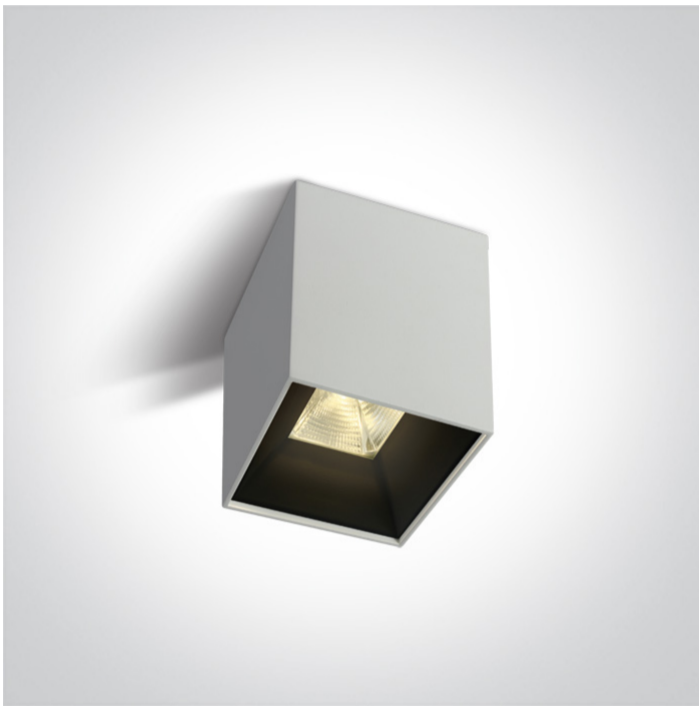

13 Wall &amp; Ceiling LED&gt;Dark Light Pro Square Cubes

12110HA/W/W

10W COB LED ceiling downlight, ideal for residential and commercial illumination.

Complete with non-dimmable LED driver.

Complies with standard EN60598-1 and any other specific standards.

## Physical Specification

Item Group	13 Wall & Ceiling LED
Family	Dark Light Pro Square Cubes
Order Code	12110HA/W/W
Colour	White
Material	Aluminium
Shape	Rectangular
Length	80mm
Width	80mm
Height	104mm
Surface Ceiling	Yes
Indoor	Yes
Adjustable	No