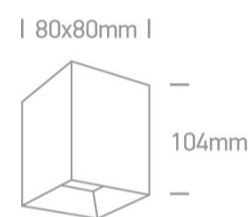

13 Wall &amp; Ceiling LED&gt;Dark Light Pro Square Cubes

12110HA/W/W

10W COB LED ceiling downlight, ideal for residential and commercial illumination.

Complete with non-dimmable LED driver.

Complies with standard EN60598-1 and any other specific standards.

## Dimensions

## Physical Specification

Item Group	13 Wall & Ceiling LED
Family	Dark Light Pro Square Cubes
Order Code	12110HA/W/W
Colour	White
Material	Aluminium
Shape	Rectangular
Length	80mm
Width	80mm
Height	104mm
Surface Ceiling	Yes
Indoor	Yes
Adjustable	No

#### Illumination Data

Colour Temperature	3000K
Lumen Output	800lm
Light Efficiency	80lm/W
CRI	80
Beam Angle	60°
Illumination Diagram	
Dark Light	Yes