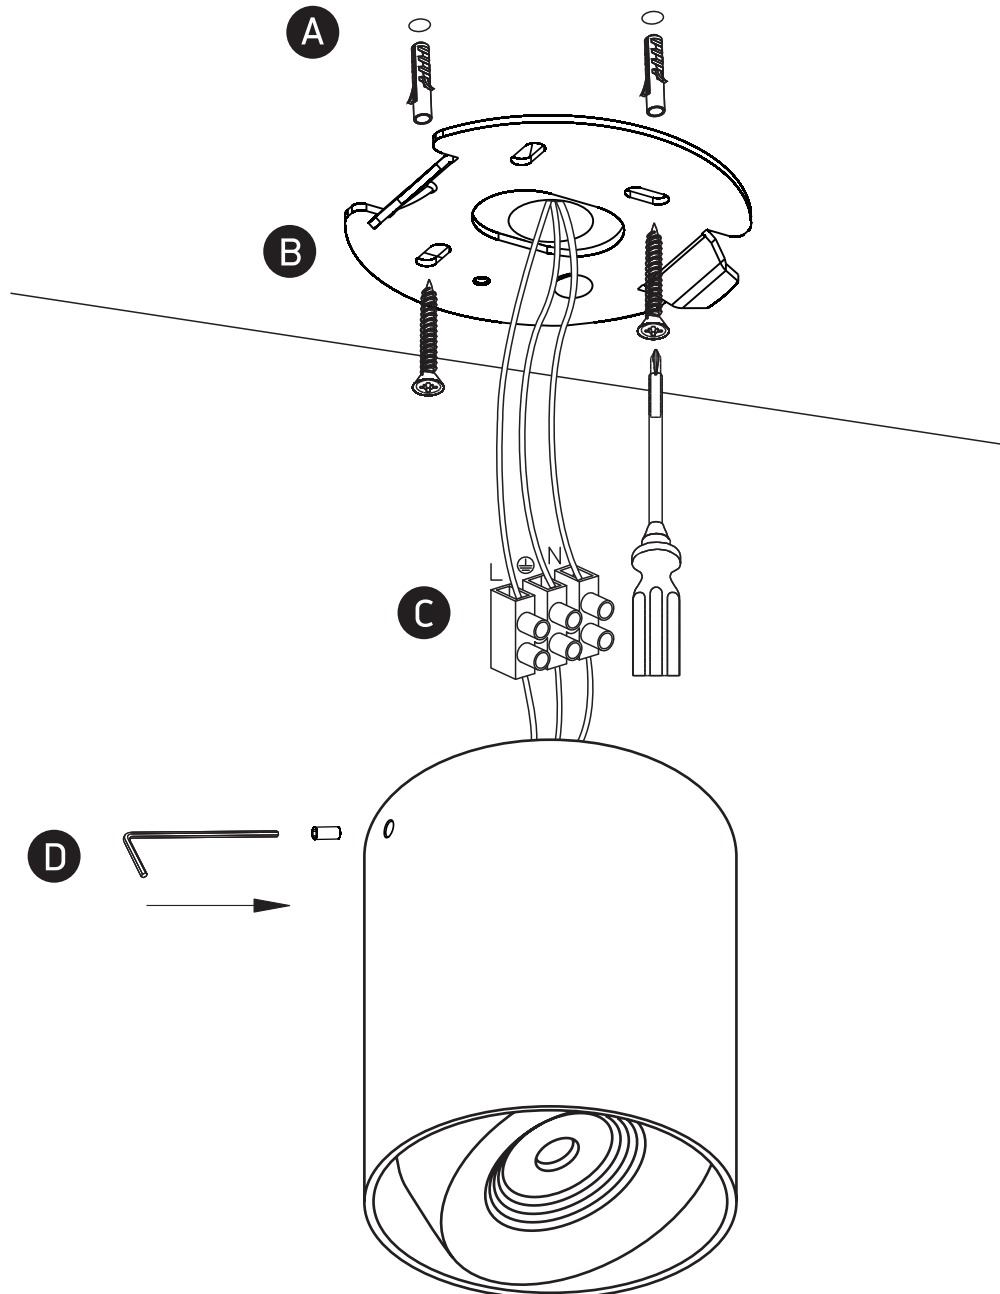

INSTALLATION MANUAL

12108X

ecolight

80mm

100mm

one
LIGHT

230V | COB LED | 8W | IP20 | Aluminium | Adjustable

Complete with 350mA driver.

90
CRI

Warnings:

1. Make sure that the product is installed properly before connecting to electricity.
2. Do not cover the fitting.
3. Maintenance and installation should only be carried out by a professional electrician.