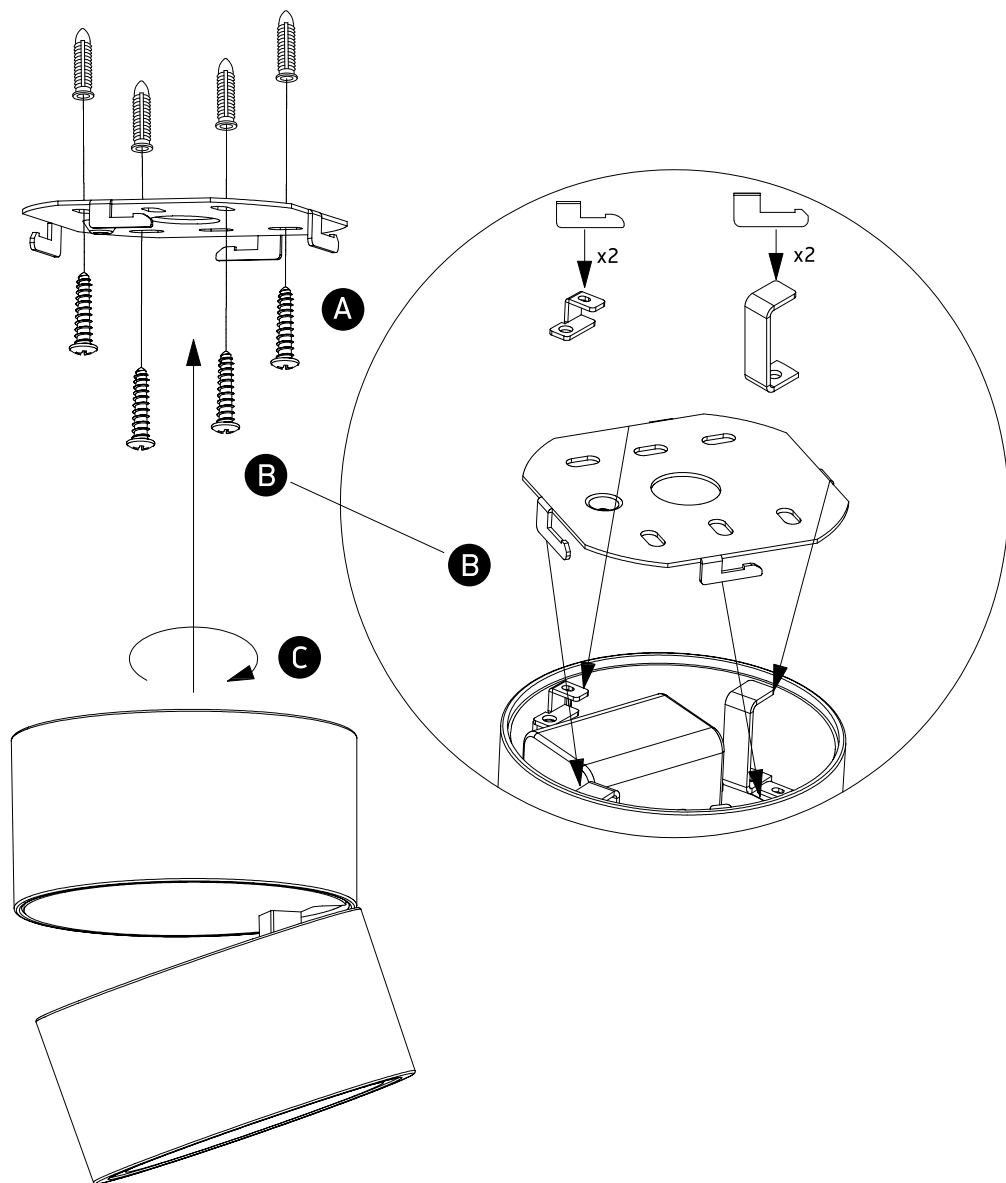

INSTALLATION MANUAL

12108LA

LED
BUILT IN

ADJUSTABLE

 90
CRI

CE ENEC UK

CA

 RoHS
COMPLIANT

one
LIGHT

 230V | COB LED | 8W | IP20 | Aluminium | Adjustable
 Complete with 700mA driver.

Warnings:

1. Make sure that the product is installed properly before connecting to electricity.
2. Do not cover the fitting.
3. Maintenance and installation should only be carried out by a professional electrician.