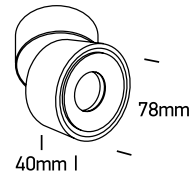

one
LIGHT

 230V | COB LED | 8W | IP20 | Aluminium | Adjustable
 Complete with 700mA driver.

Warnings:

1. Make sure that the product is installed properly before connecting to electricity.
2. Do not cover the fitting.
3. Maintenance and installation should only be carried out by a professional electrician.