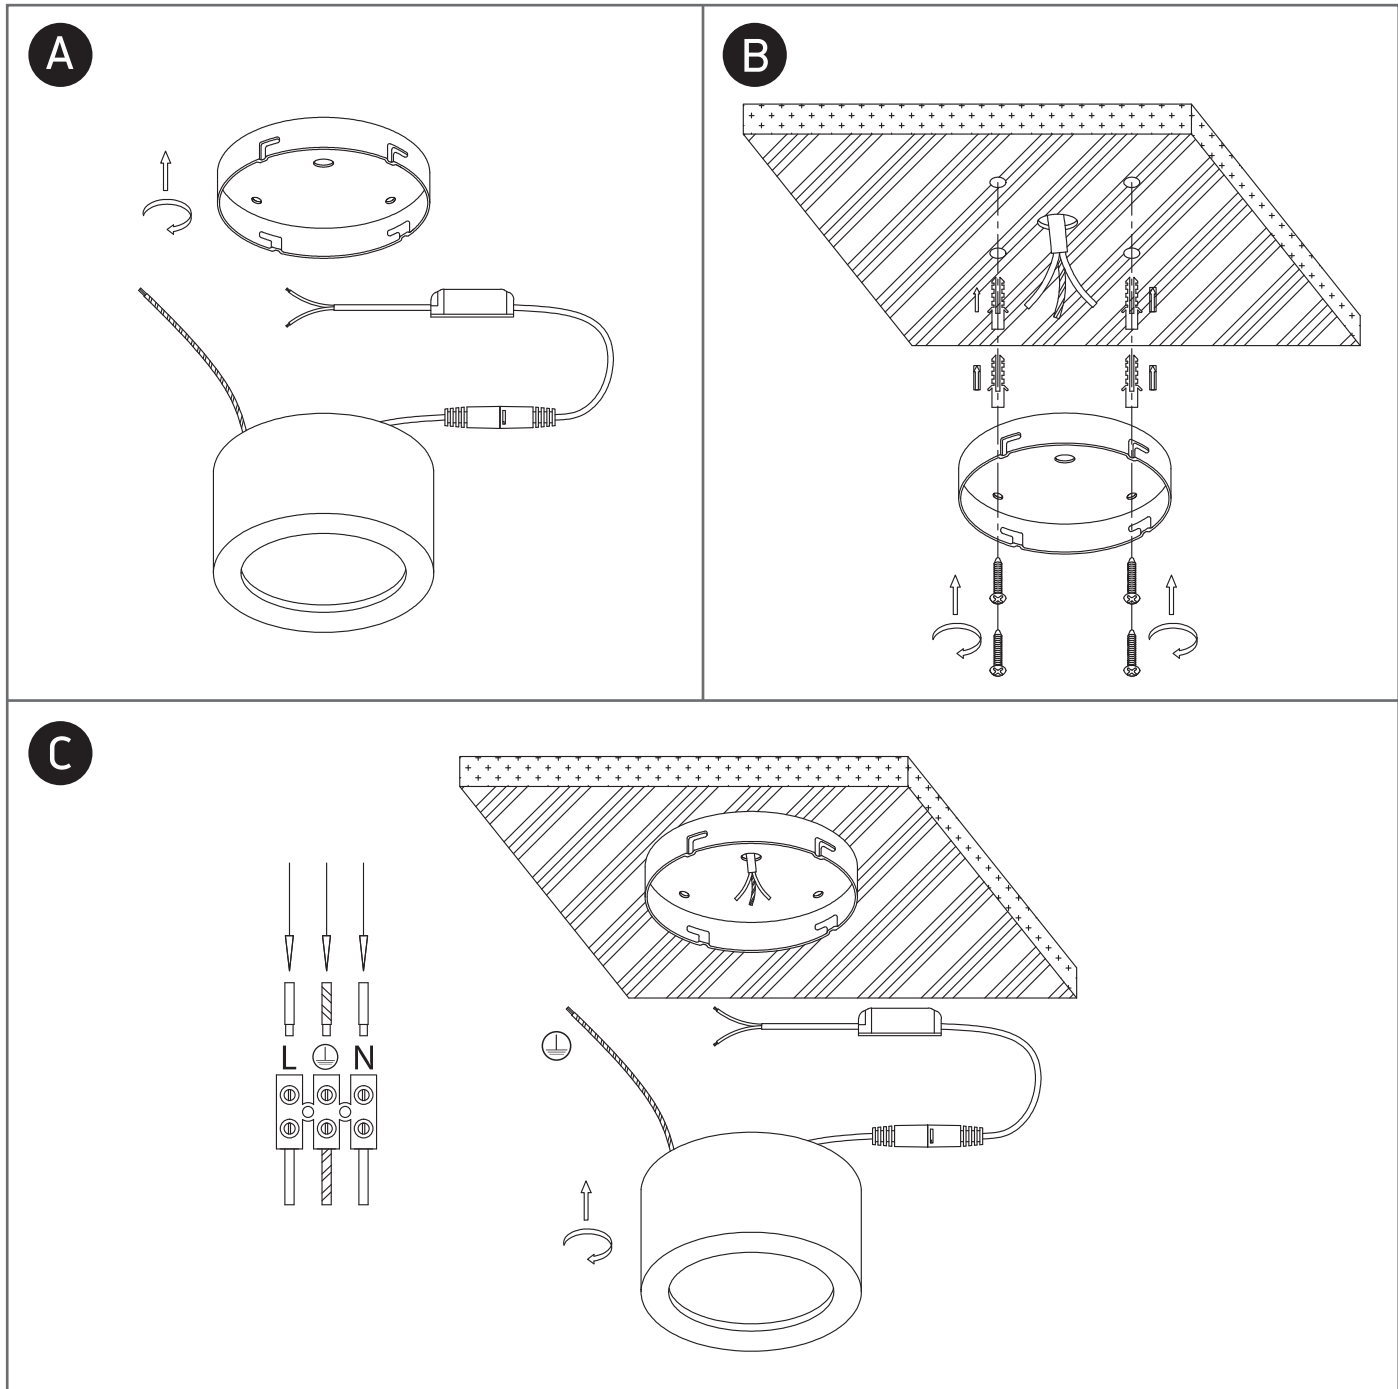

INSTALLATION MANUAL

12108FD

ecolight

DARK LIGHT

107mm

64mm

one
LIGHT

230V | SMD 2835 | 8W | IP20 | Die cast

Complete with driver.

80
CRI

Warnings:

1. Make sure that the product is installed properly before connecting to electricity.
2. Do not cover the fitting.
3. Maintenance and installation should only be carried out by a professional electrician.