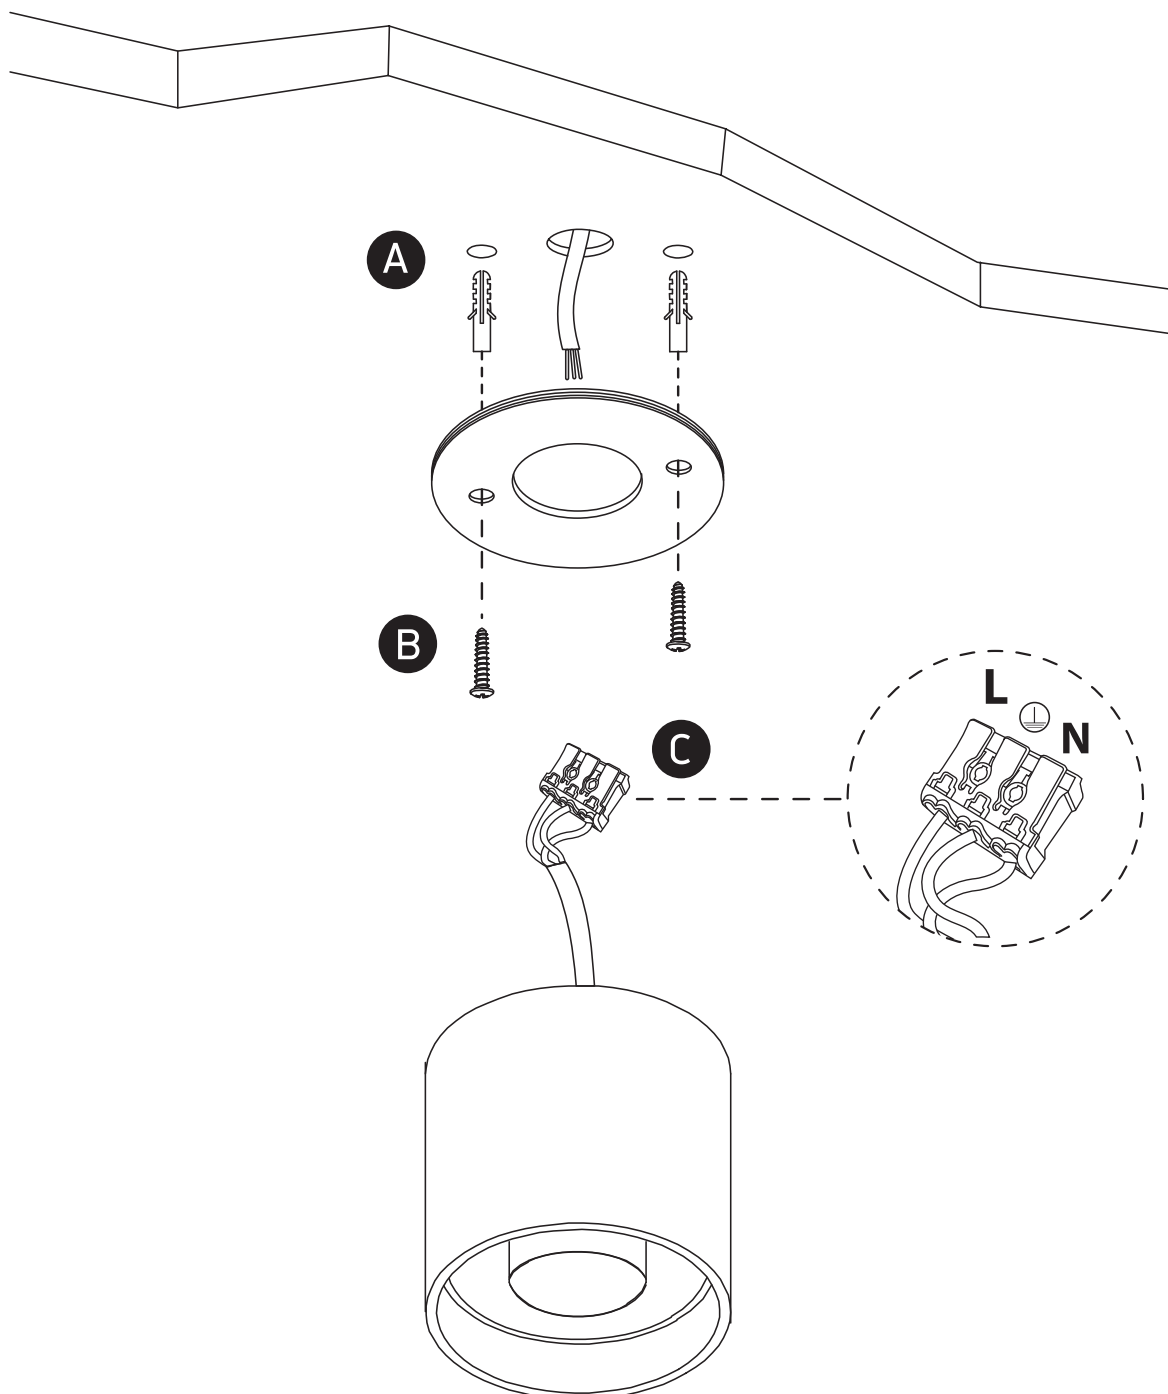

INSTALLATION MANUAL

12108D, 12122D

ecolight

DARK
LIGHT

12108D

12122D

one
LIGHT

230V | 8W/22W | IP20 | Aluminium

Complete with driver.

97
CRI

Warnings:

1. Make sure that the product is installed properly before connecting to electricity.
2. Do not cover the fitting.
3. Maintenance and installation should only be carried out by a professional electrician.