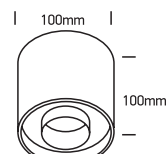

INSTALLATION MANUAL

12108D, 12122D

ecolight

DARK
LIGHT

12108D

12122D

one
LIGHT

230V | 8W/22W | IP20 | Aluminium