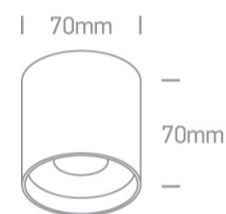

## Dimensions

## Physical Specification

Item Group	14 Wall & Ceiling LED
Family	LED Fashion Cylinders
Order Code	12108C/B/W
Colour	Black
Material	Die Cast
Shape	Circular
Height	70mm
Diameter	70mm
Surface Ceiling	Yes
Indoor	Yes
Adjustable	No

#### Illumination Data

Colour Temperature	3000K
Lumen Output	520lm
Light Efficiency	65lm/W
CRI	90
Beam Angle	38°
Illumination Diagram	

#### Packing Info

Box Length	7,5cm
Box Width	7,5cm
Box Height	7,5cm
Pcs/Carton	50
Barcode	5291889059356
HS Code	9405409900