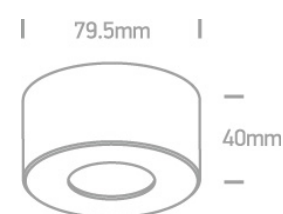

13 Wall & Ceiling LED>LED Fashion Cylinders

12107V/W/W

7W Aluminium LED Cylinder, IP20.

AC LED

Complies with standard EN60598-1 and any other specific standards.

Downloads

Dimensions

Physical Specification

Item Group	13 Wall & Ceiling LED
Family	LED Fashion Cylinders
Order Code	12107V/W/W
Colour	White
Material	Aluminium
Shape	Circular
Height	40mm
Diameter	79,5mm
Surface Ceiling	Yes
Indoor	Yes

Electrical Characteristics

Box Length

9,5cm

Box Width

9,5cm

Box Height

5cm

Box Weight

0.250kg