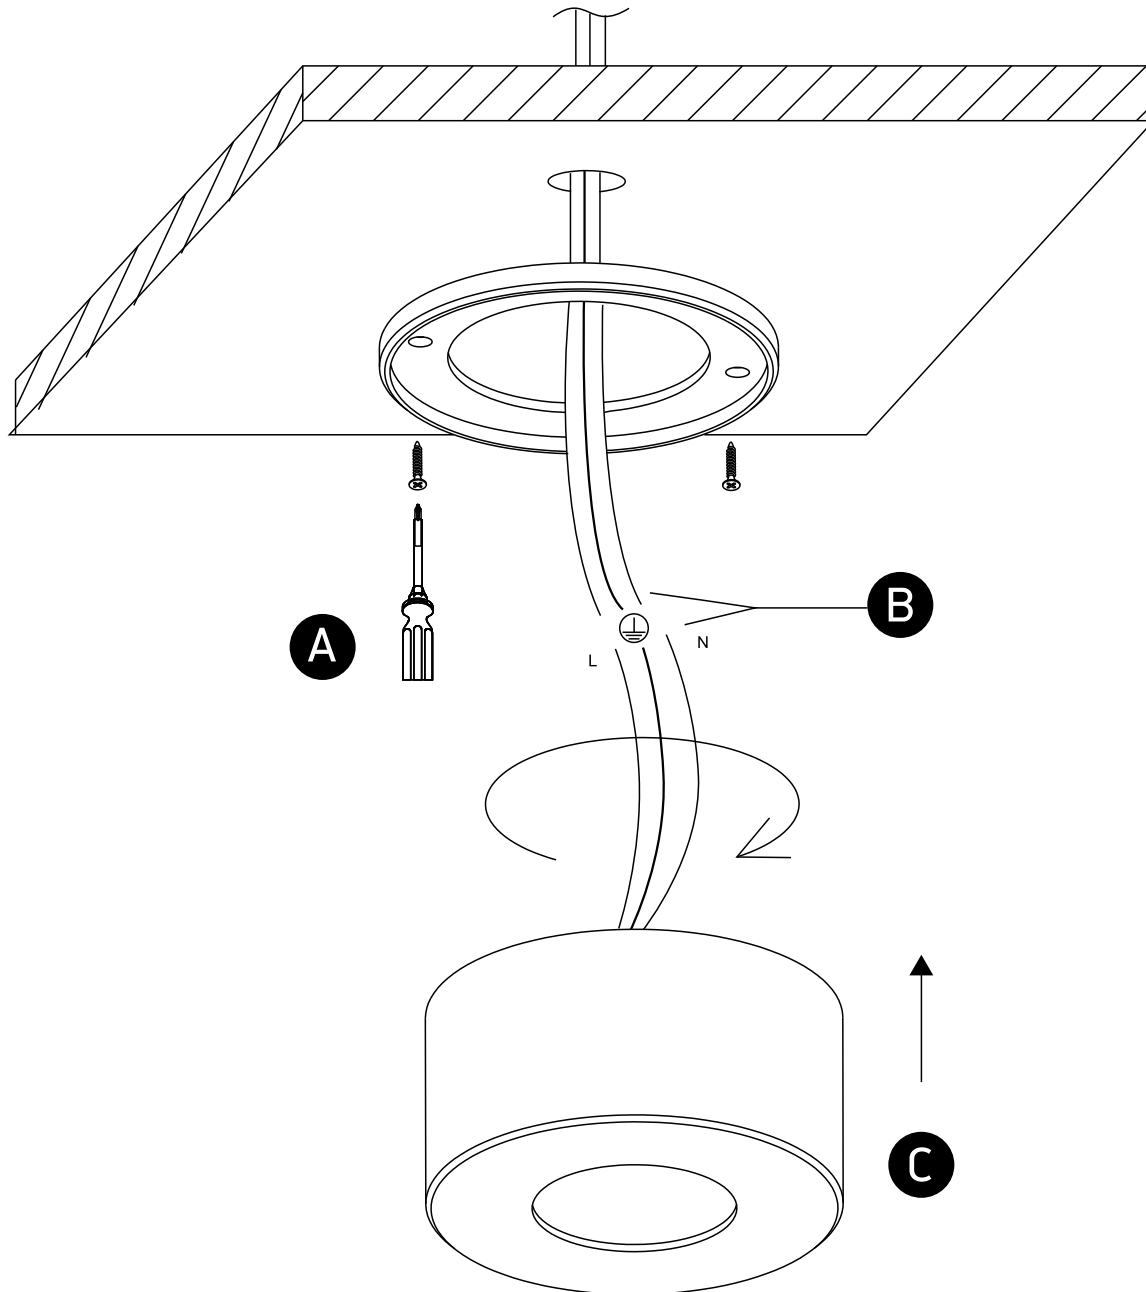

INSTALLATION MANUAL

12107V

ecolight

TRIAC
DIMMABLE

DARK
LIGHT

79.5mm

40mm

one
LIGHT

230V | COB LED | 7W | IP20 | Aluminium

AC LED

80
CRI

Warnings:

1. Make sure that the product is installed properly before connecting to electricity.
2. Do not cover the fitting.
3. Maintenance and installation should only be carried out by a professional electrician.