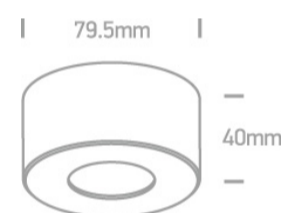

## Dimensions

## Physical Specification

Item Group	13 Wall & Ceiling LED
Family	LED Fashion Cylinders
Order Code	12107V/B/W
Colour	Black
Material	Aluminium
Shape	Circular
Height	40mm
Diameter	79,5mm
Surface Ceiling	Yes
Indoor	Yes

## Packing Info

Box Length

9,5cm

Box Width

9,5cm

Box Height

5cm

Box Weight