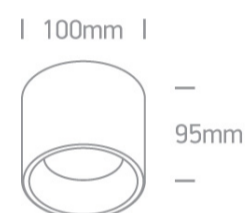

Downloads

Dimensions

Physical Specification

Item Group	13 Wall & Ceiling LED
Family	The SMD Cylinders Aluminium
Order Code	12107LD/W/W
Colour	White
Material	Aluminium
Shape	Circular
Height	95mm
Diameter	100mm
Surface Ceiling	Yes
Indoor	Yes
Adjustable	No

Illumination Data

Colour Temperature	3000K
Lumen Output	600lm
Light Efficiency	85,71lm/W
CRI	80
Beam Angle	90°
Illumination Diagram	
Dark Light	Yes

Packing Info

Box Weight	0.312kg
Pcs/Carton	48
Barcode	5291889060956
HS Code	9405409900