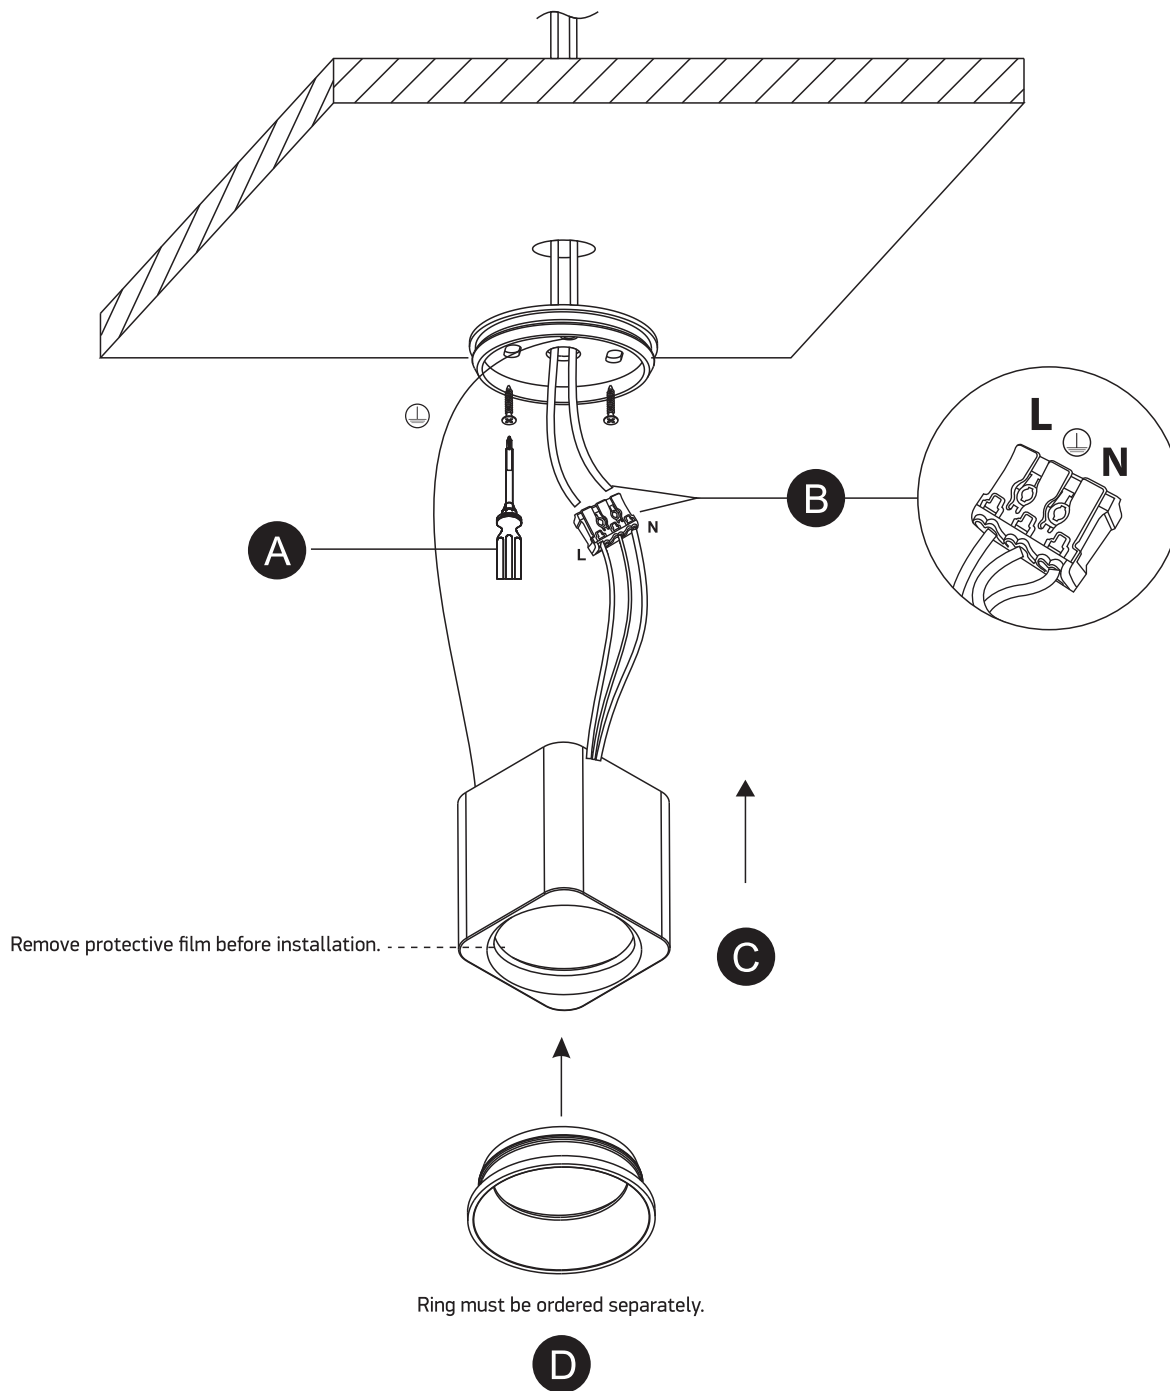

INSTALLATION MANUAL

12107KA

ecolight

**80
CRI**

60mm | 60mm

one
LIGHT

230V | COB LED | 7W | IP20 | Dimmable | Aluminium

Ring must be ordered separately.
AC LED.