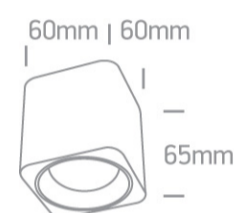

## Dimensions

White

Material

Aluminium

Shape

Rectangular

Length	60mm
Width	60mm
Height	65mm
Surface Ceiling	Yes
Indoor	Yes

## Packing Info

Box Length	8,5cm
Box Width	8,5cm
Box Height	8cm
Box Weight	0.340kg
Pcs/Carton	30
Barcode	5291889054320
HS Code	9405409900