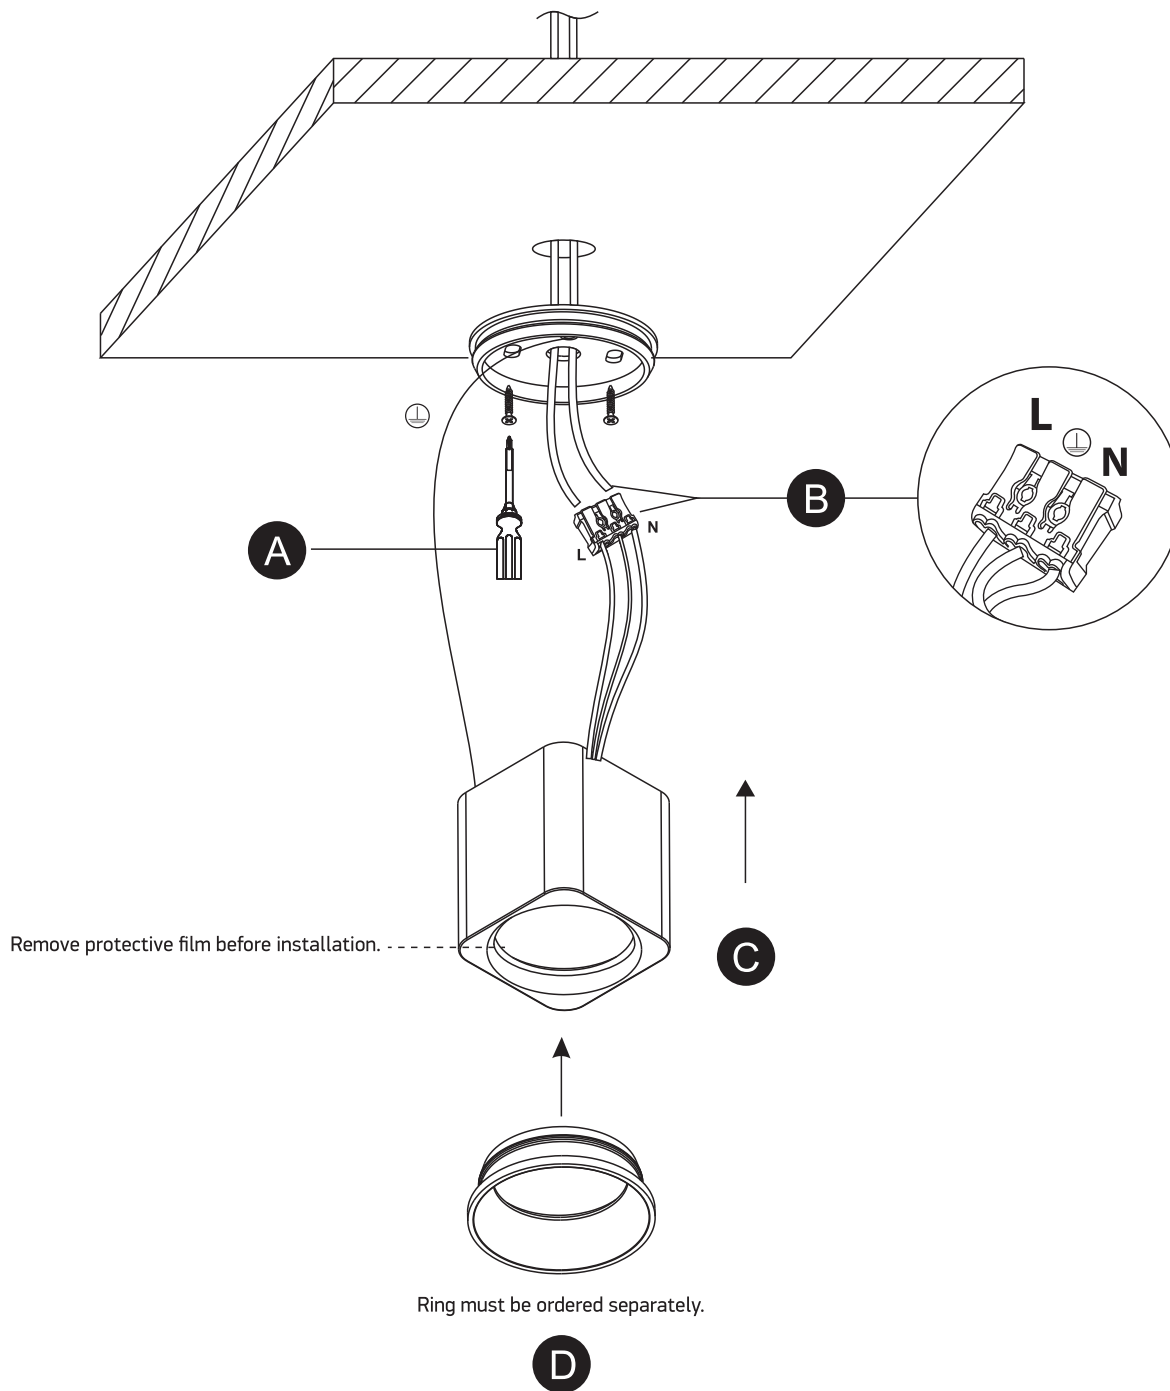

INSTALLATION MANUAL

12107KA

ecolight

80 CRI

60mm | 60mm

65mm

one
LIGHT

230V | COB LED | 7W | IP20 | Dimmable | Aluminium

Ring must be ordered separately.

AC LED.

Warnings:

1. Make sure that the product is installed properly before connecting to electricity.
2. Do not cover the fitting.
3. Maintenance and installation should only be carried out by a professional electrician.