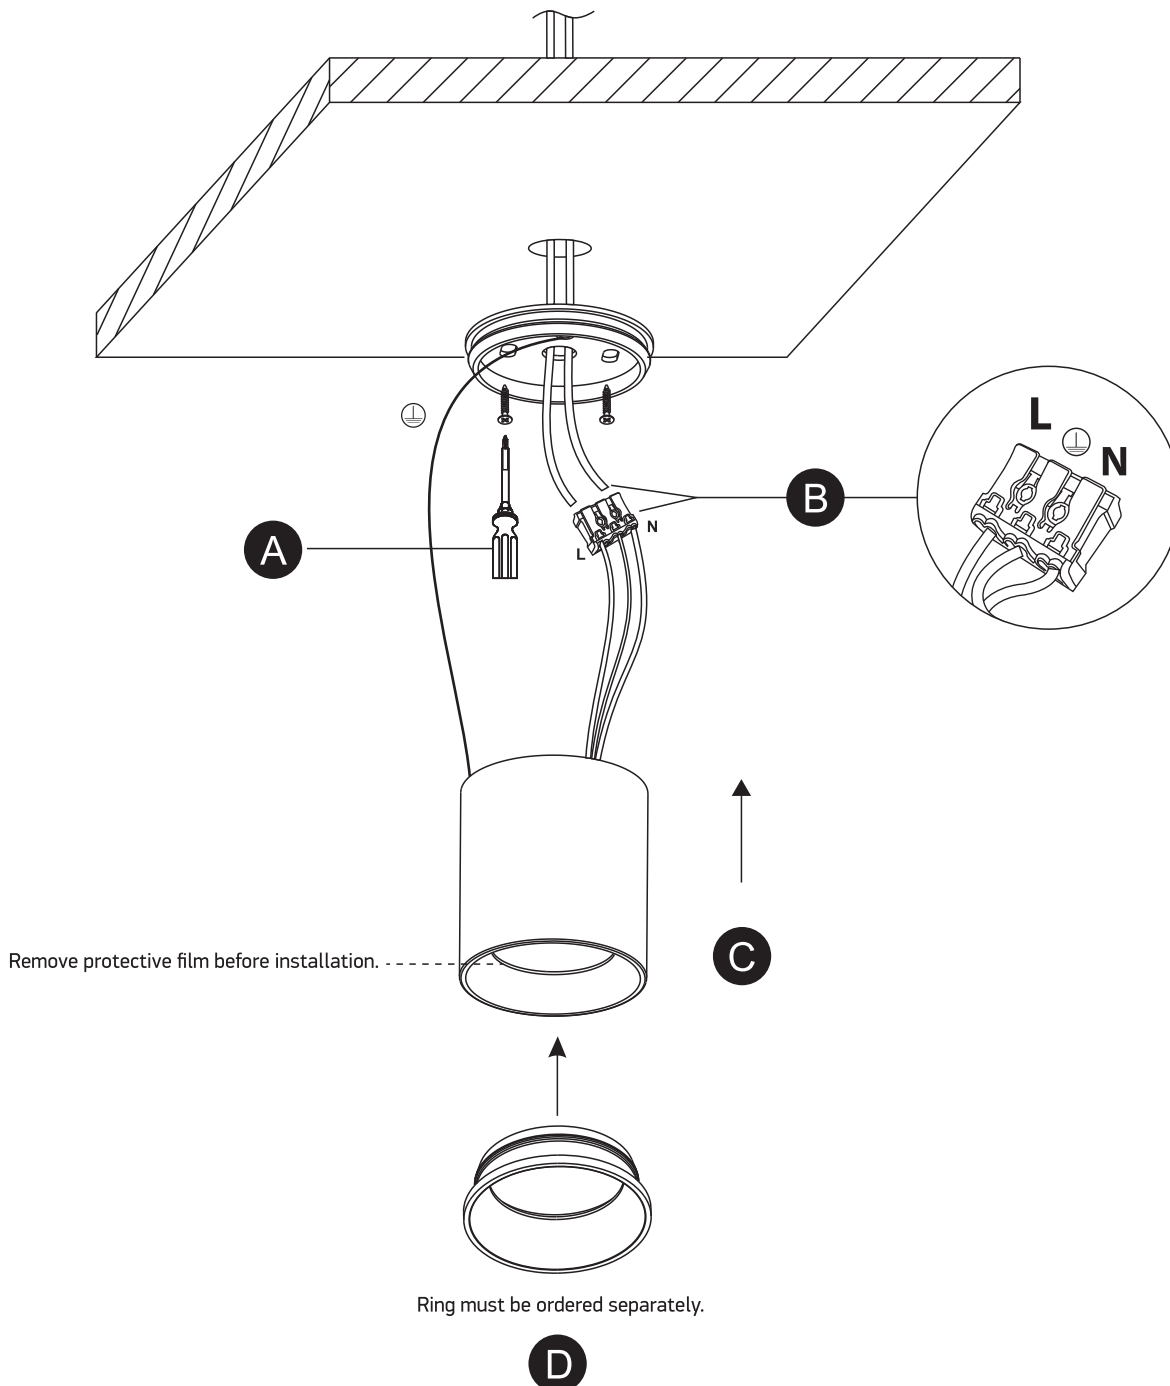

## 12107K

**ecolight**

80  
CRI

60mm

65mm

**one**  
LIGHT

230V | 7W | AC LED | IP20 | Dimmable | Aluminium

Ring must be ordered separately / AC LED.