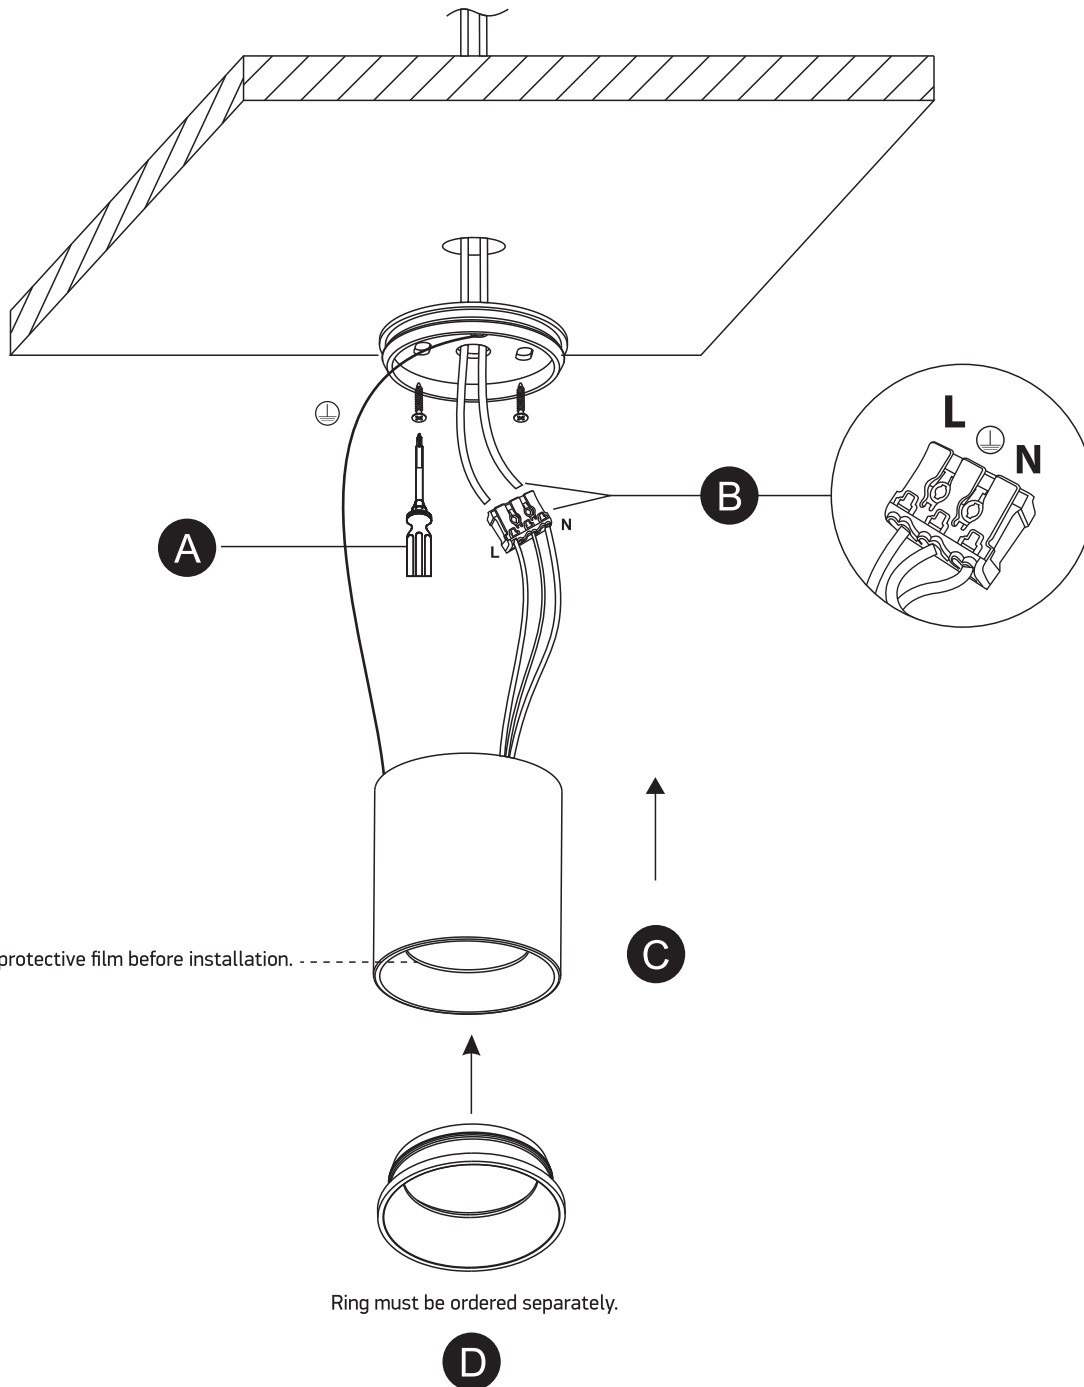

## 12107K

**ecolight**

**80 CRI**

| 60mm |

 —  
65mm  
—

**one**  
LIGHT

230V | 7W | AC LED | IP20 | Dimmable | Aluminium

Ring must be ordered separately / AC LED.

### Warnings:

1. Make sure that the product is installed properly before connecting to electricity.
2. Do not cover the fitting.
3. Maintenance and installation should only be carried out by a professional electrician.