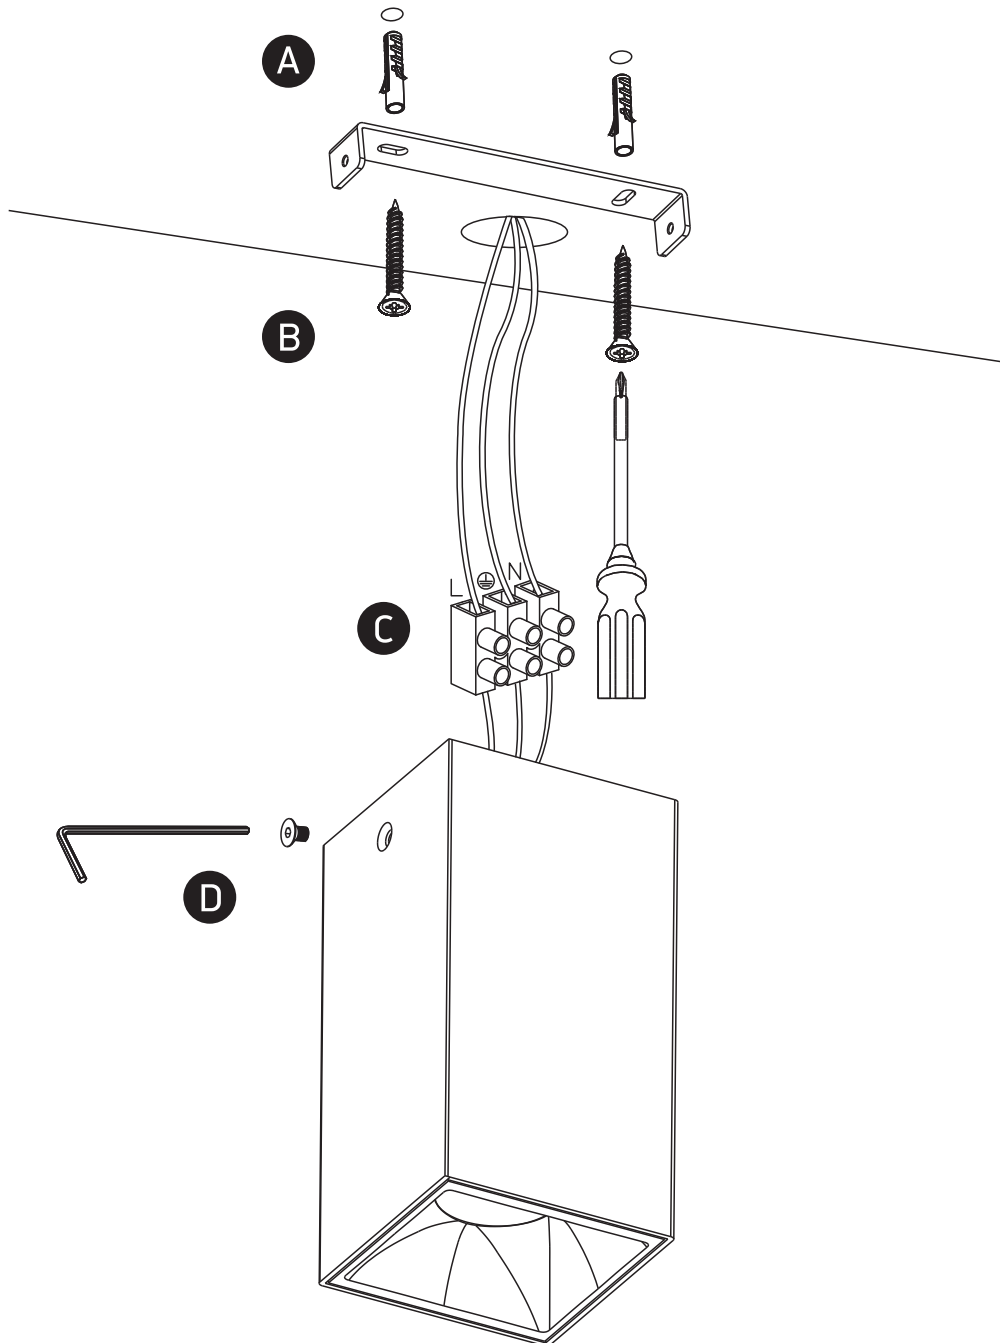

INSTALLATION MANUAL

12107B

ecolight

TRIAC
DIMMABLE

54mm | 54mm

100mm

230V | COB LED | 7W | IP20 | Aluminium

Complete with 350mA driver.

90
CRI

one
LIGHT

Warnings:

1. Make sure that the product is installed properly before connecting to electricity.
2. Do not cover the fitting.
3. Maintenance and installation should only be carried out by a professional electrician.