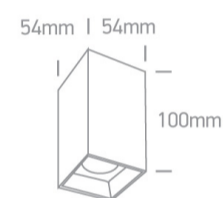

13 Wall &amp; Ceiling LED&gt;Surface Shop Square Boxes Aluminium

12107B/W/W

Surface dimmable spot with COB LED.

Complete with 350mA constant current dimmable driver.

Complies with standard EN60598-1 and any other specific standards.

## Dimensions

## Physical Specification

Item Group	13 Wall & Ceiling LED
Family	Surface Shop Square Boxes Aluminium
Order Code	12107B/W/W
Colour	White
Material	Aluminium
Shape	Rectangular
Length	54mm
Width	54mm
Height	100mm
Surface Ceiling	Yes
Indoor	Yes
Adjustable	No

#### Illumination Data

Colour Temperature	3000K
Lumen Output	550lm
Light Efficiency	84,61lm/W
CRI	90
Beam Angle	36°
Illumination Diagram	