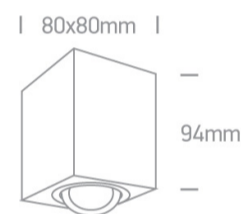

### Dimensions

White

Material

Aluminium

Shape

Rectangular

Length

80mm

Width	80mm
Height	94mm
Surface Ceiling	Yes
Indoor	Yes
Adjustable	1 Direction