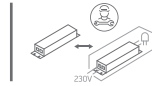

INSTALLATION MANUAL

12106X

LED
BUILT IN

**DARK
LIGHT**

**90
CRI**

**CE ENEC UK
CA**

**RoHS
COMPLIANT**

77mm

58mm

one
LIGHT

230V | SMD 3030 | 6W | IP20 | Aluminium
Complete with 150mA driver.

Warnings:

1. Make sure that the product is installed properly before connecting to electricity.
2. Do not cover the fitting.
3. Maintenance and installation should only be carried out by a professional electrician.