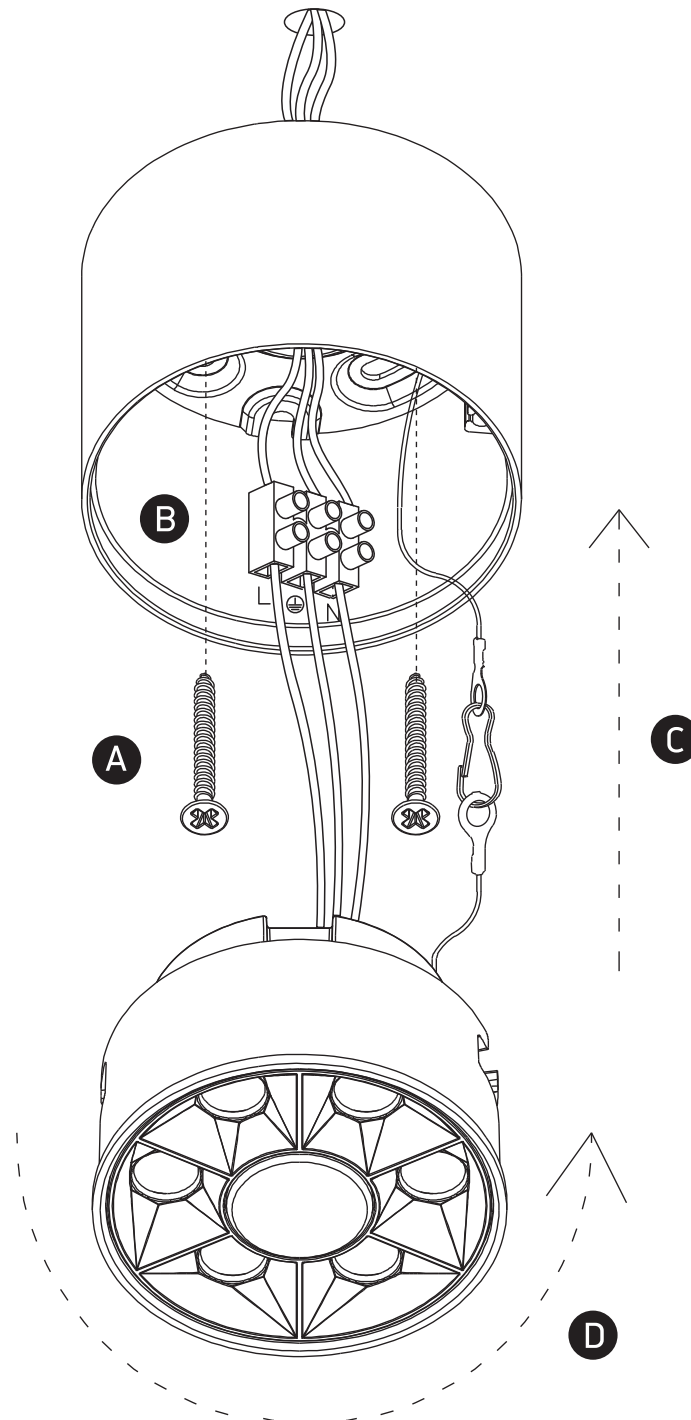

INSTALLATION MANUAL

12106X

LED
BUILT IN

**DARK
LIGHT**

**90
CRI**

**CE ENEC UK
CA**

**RoHS
COMPLIANT**

77mm

58mm

one
LIGHT

230V | SMD 3030 | 6W | IP20 | Aluminium
Complete with 150mA driver.

Warnings:

1. Make sure that the product is installed properly before connecting to electricity.
2. Do not cover the fitting.
3. Maintenance and installation should only be carried out by a professional electrician.