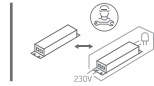

INSTALLATION MANUAL

12106X

LED
BUILT IN

**DARK
LIGHT**

**90
CRI**

CE EAC UK CA

**RoHS
COMPLIANT**

77mm

58mm

one
LIGHT

230V | SMD 3030 | 6W | IP20 | Aluminium
Complete with 150mA driver.

Warnings:

1. Make sure that the product is installed properly before connecting to electricity.
2. Do not cover the fitting.
3. Maintenance and installation should only be carried out by a professional electrician.