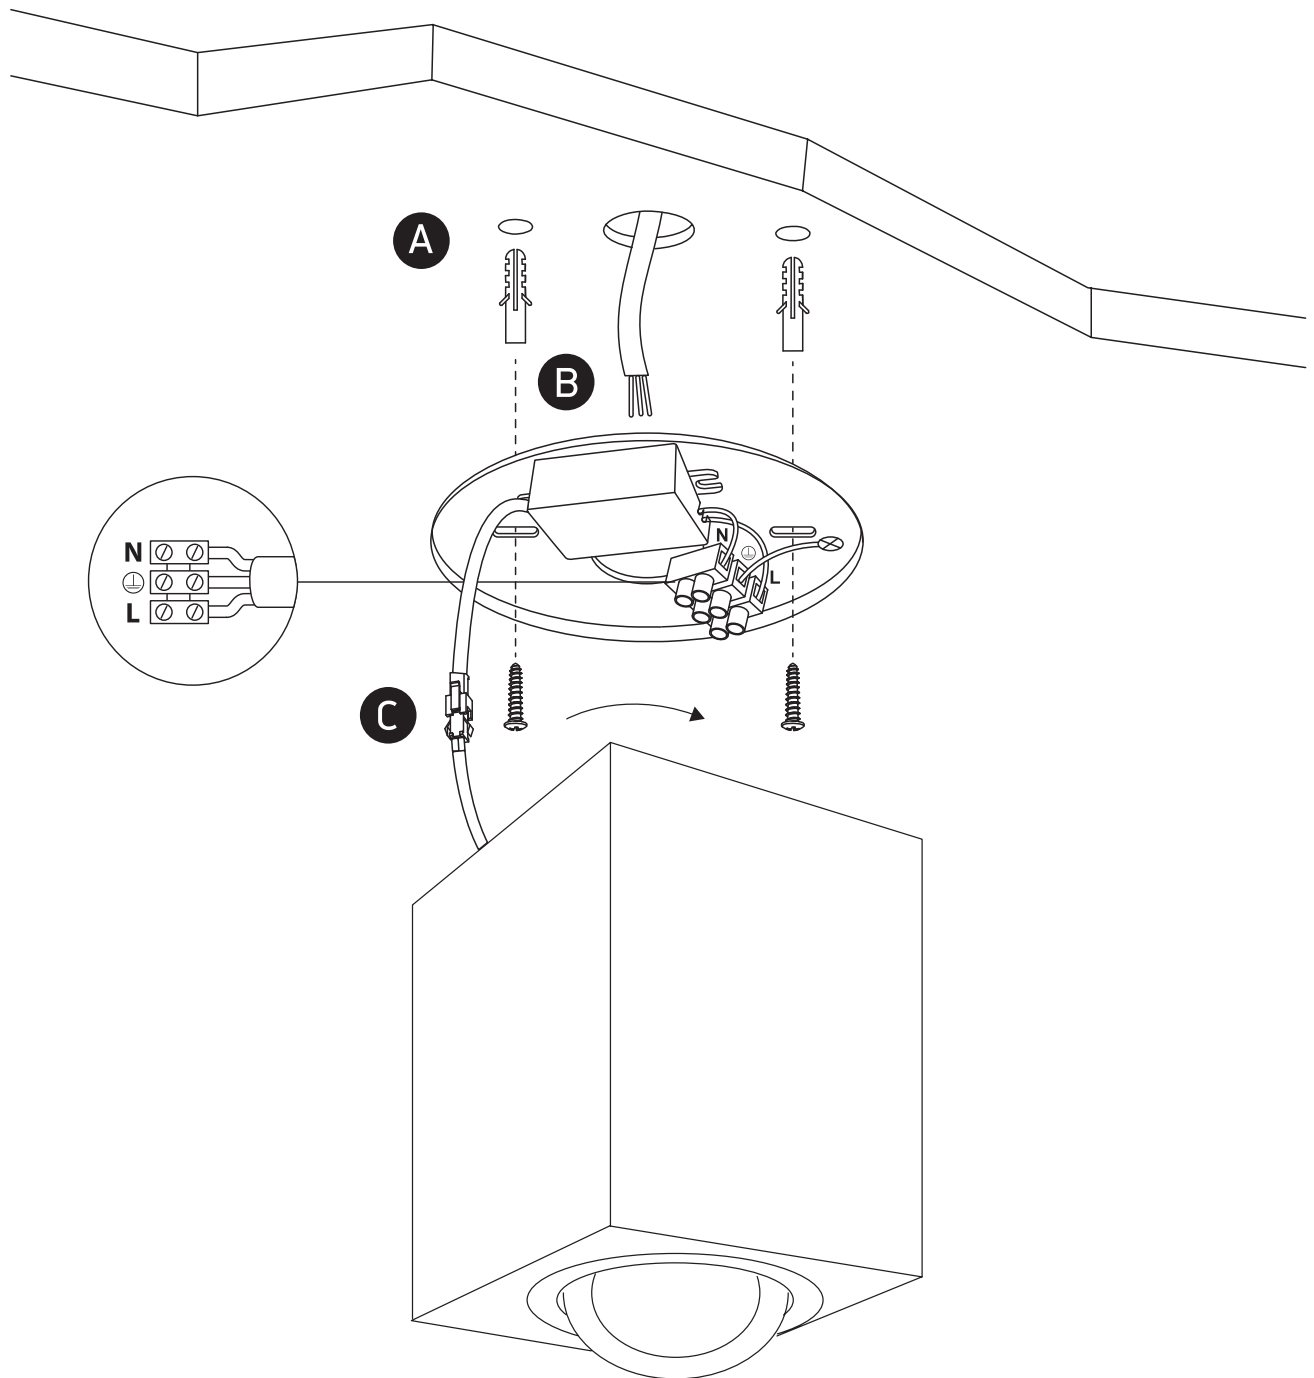

INSTALLATION MANUAL

12106CA

ecolight

| 90x90mm |

230V | 6W | IP20 | Aluminium | Adjustable

Complete with driver.

80
CRI

one
LIGHT