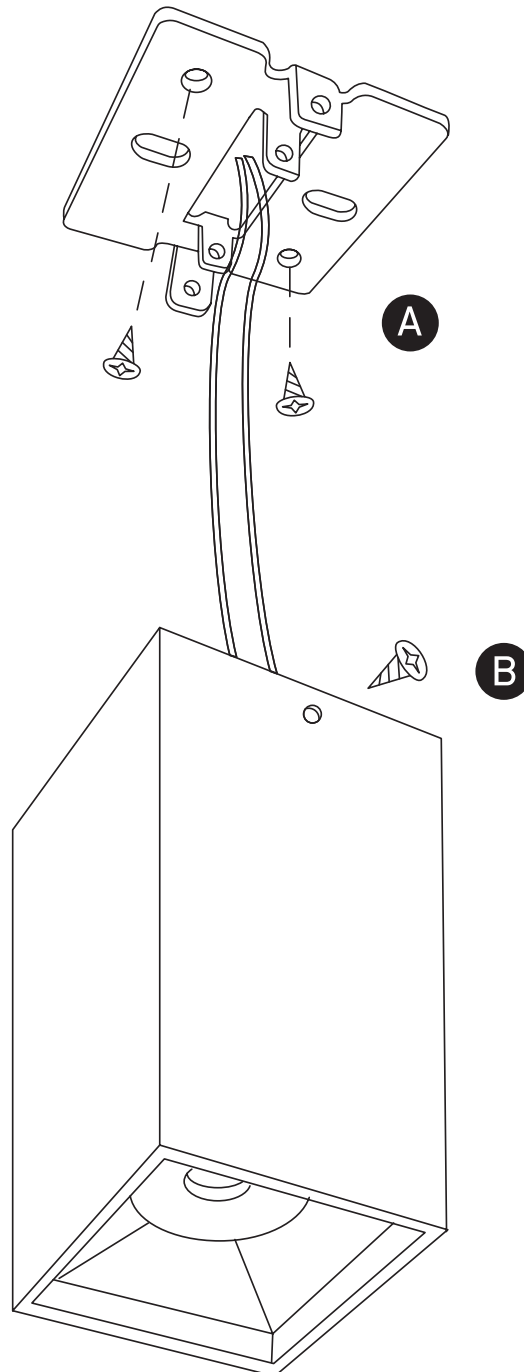

INSTALLATION MANUAL

12106B

ecolight

230V | COB LED | 6W | IP20 | Aluminium

Complete with 120mA driver.

90
CRI

one
LIGHT

Warnings: