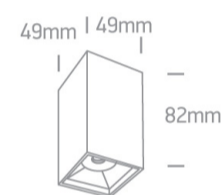

## 12106B/B/W

6W COB LED surface Spot with dark chrome reflector.

Supplied with non-dimmable LED driver.

Complies with standard EN60598-1 and any other specific standards.

### Dimensions

### Physical Specification

Item Group	13 Wall & Ceiling LED
Family	Mirror Square Boxes
Order Code	12106B/B/W
Colour	Black
Material	Aluminium
Shape	Rectangular
Length	49mm
Width	49mm
Height	82mm
Surface Ceiling	Yes
Indoor	Yes
Adjustable	No