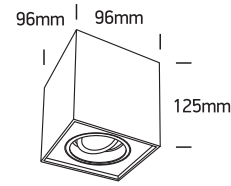

## 12105YA

100-240V | MR16 | GU10 | 10W | IP20 | Aluminium | Adjustable