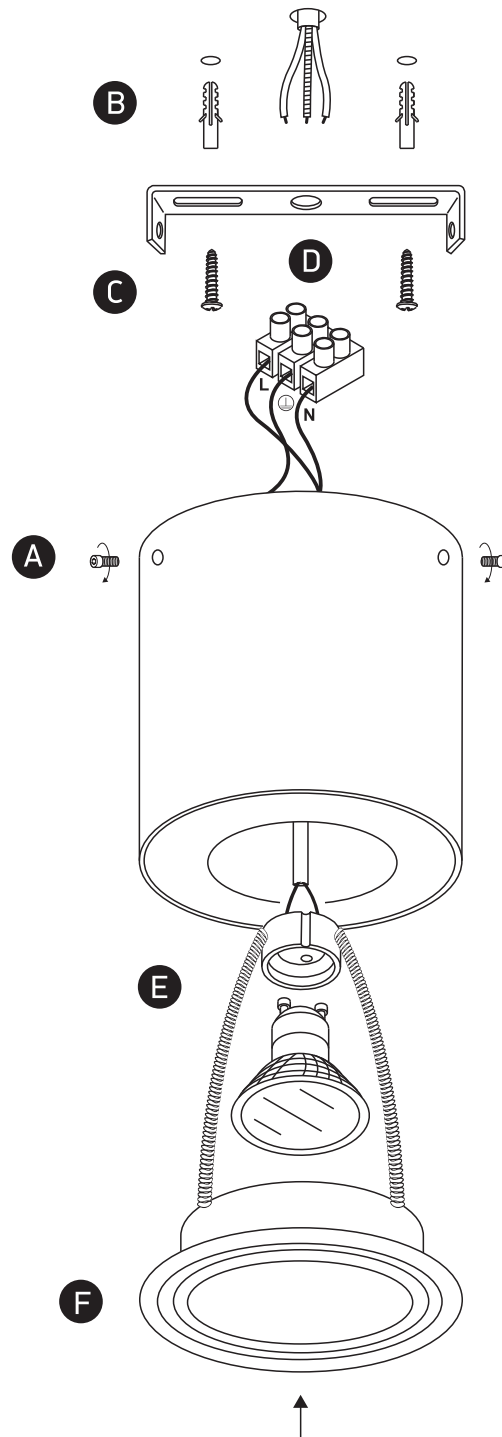

INSTALLATION MANUAL

12105Y

100-240V | MR16 | GU10 | 10W | IP20 | Aluminium | Adjustable

Warnings:

1. Make sure that the product is installed properly before connecting to electricity.
2. Do not cover the fitting.
3. Maintenance and installation should only be carried out by a professional electrician.