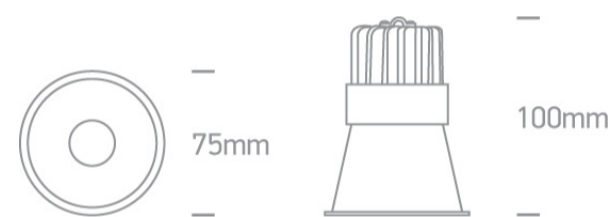

Dimensions