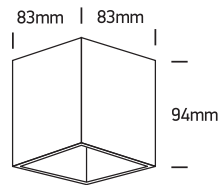

INSTALLATION MANUAL

12105TA

100-240V | MR16 | GU10 | 10W | IP20 | Aluminium

Warnings:

1. Make sure that the product is installed properly before connecting to electricity.
2. Do not cover the fitting.
3. Maintenance and installation should only be carried out by a professional electrician.