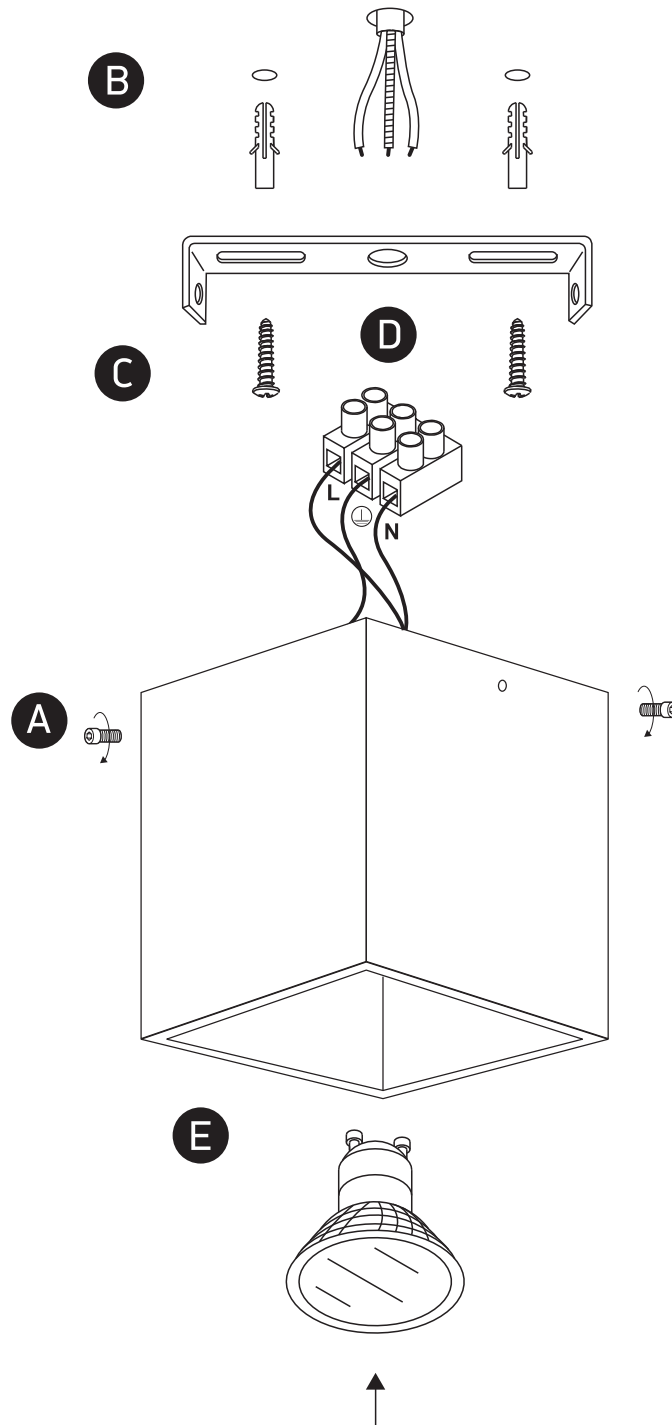

INSTALLATION MANUAL

12105TA

100-240V | MR16 | GU10 | 10W | IP20 | Aluminium

Warnings:

1. Make sure that the product is installed properly before connecting to electricity.
2. Do not cover the fitting.
3. Maintenance and installation should only be carried out by a professional electrician.