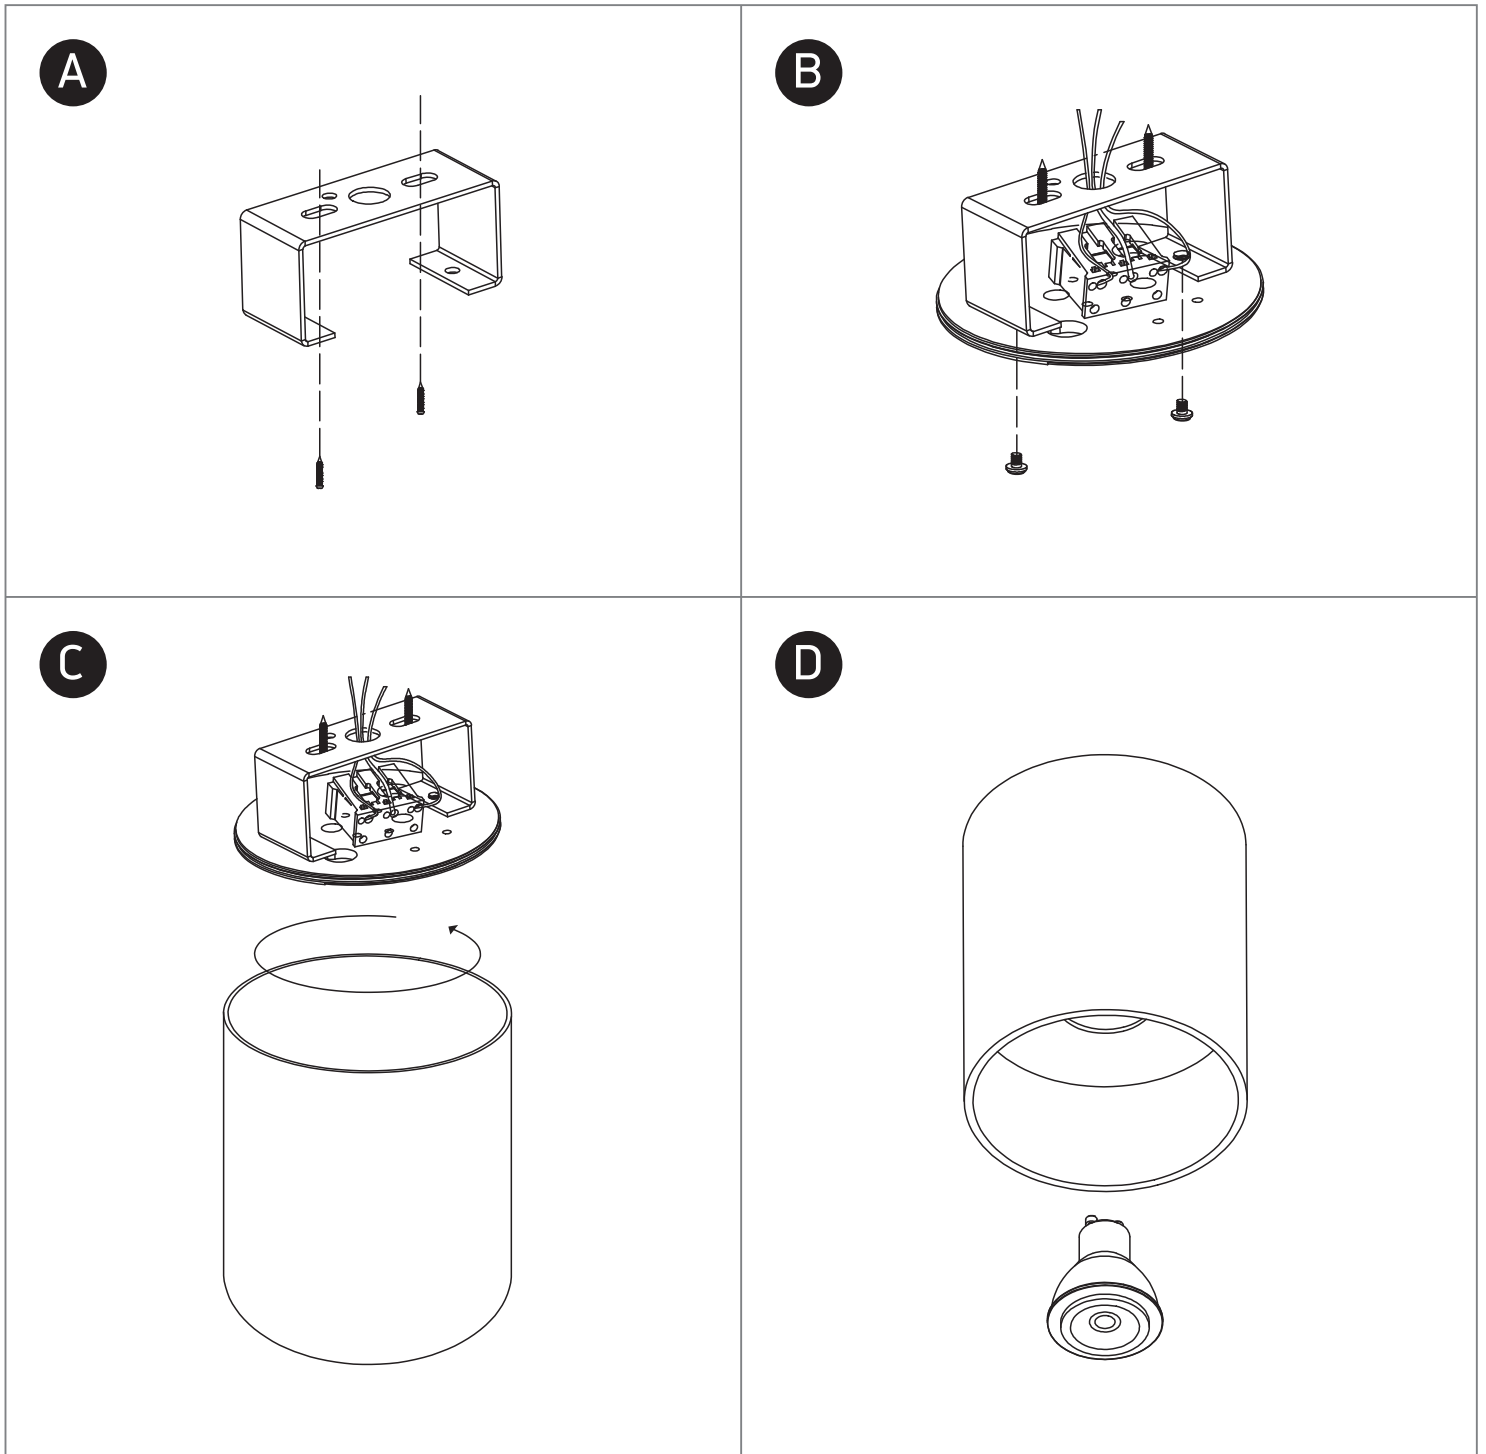

INSTALLATION MANUAL

12105T

100-240V | MR16 | GU10 | 10W | IP20 | Aluminium

one
LIGHT

Warnings:

1. Make sure that the product is installed properly before connecting to electricity.
2. Do not cover the fitting.
3. Maintenance and installation should only be carried out by a professional electrician.