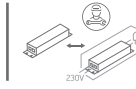

INSTALLATION MANUAL

10109FD

ecolight

DARK
LIGHT

120mm

50mm

230V | SMD 2835 | 9W | *IP54 | Die cast
Complete with 300mA driver.

80
CRI

A

CUTOUT HOLE: 111mm

B

C

*IP54 is the protection degree of the fitting under the ceiling. The fitting part hidden in the ceiling is IP20

Warnings:

1. Make sure that the product is installed properly before connecting to electricity.
2. Do not cover the fitting.
3. Maintenance and installation should only be carried out by a professional electrician.