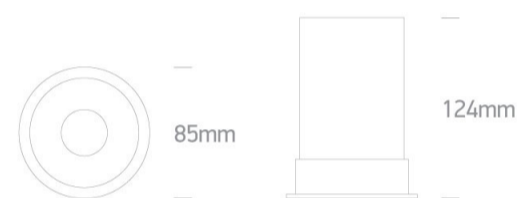

# 10109F/W

Recessed Dark Light Fire Rated MR16 spot with GU10 lampholder.

Complies with standard EN60598-1 and any other specific standards.

### Dimensions