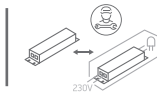

INSTALLATION MANUAL

10109D

ecolight

80
CRI

230V | SMD 2835 | 9W | IP20 | Die cast
Complete with 300mA driver.

A

CUTOUT HOLE: 110mm

B

C

*IP54 is the protection degree of the fitting under the ceiling. The fitting part hidden in the ceiling is IP20

Warnings:

1. Make sure that the product is installed properly before connecting to electricity.
2. Do not cover the fitting.
3. Maintenance and installation should only be carried out by a professional electrician.