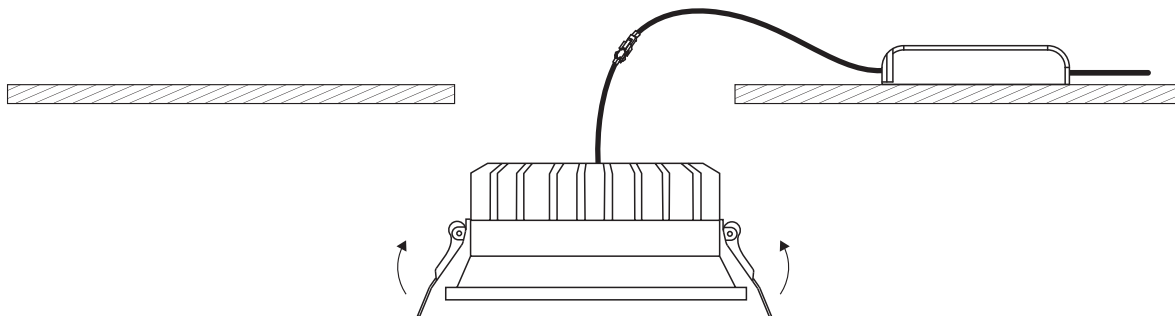

INSTALLATION MANUAL

10109D

ecolight

80
CRI

230V | SMD 2835 | 9W | IP20 | Die cast
Complete with 300mA driver.

A

CUTOUT HOLE: 110mm

B

C

*IP54 is the protection degree of the fitting under the ceiling. The fitting part hidden in the ceiling is IP20

Warnings:

1. Make sure that the product is installed properly before connecting to electricity.
2. Do not cover the fitting.
3. Maintenance and installation should only be carried out by a professional electrician.