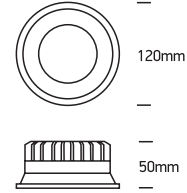

INSTALLATION MANUAL

10109D

ecolight

80
CRI

230V | SMD 2835 | 9W | IP20 | Die cast
Complete with 300mA driver.

A

CUTOUT HOLE: 110mm

B

C

*IP54 is the protection degree of the fitting under the ceiling. The fitting part hidden in the ceiling is IP20

Warnings:

1. Make sure that the product is installed properly before connecting to electricity.
2. Do not cover the fitting.
3. Maintenance and installation should only be carried out by a professional electrician.