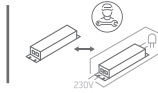

INSTALLATION MANUAL

10109D

ecolight

80
CRI

230V | SMD 2835 | 9W | IP20 | Die cast
Complete with 300mA driver.

A

CUTOUT HOLE: 110mm

B

C

*IP54 is the protection degree of the fitting under the ceiling. The fitting part hidden in the ceiling is IP20

Warnings:

1. Make sure that the product is installed properly before connecting to electricity.
2. Do not cover the fitting.
3. Maintenance and installation should only be carried out by a professional electrician.