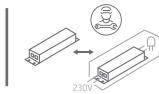

# INSTALLATION MANUAL

10109D

**ecolight**

80  
CRI

230V | SMD 2835 | 9W | IP20 | Die cast  
Complete with 300mA driver.

**A**

CUTOUT HOLE: 110mm

**B**

**C**

\*IP54 is the protection degree of the fitting under the ceiling. The fitting part hidden in the ceiling is IP20