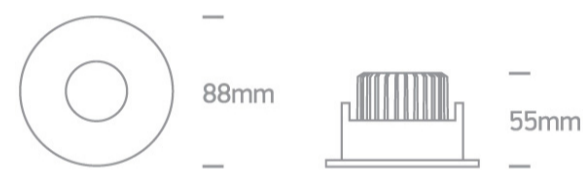

## Dimensions

## Physical Specification

Item Group	02 Recessed Spots Fixed LED
Family	The COB IP54 Dark Light Range
Order Code	10108H/W/W
Colour	White
Material	Die Cast
Shape	Circular
Height	55mm
Diameter	88mm
Cutout Hole Diameter	75mm
Recessed Ceiling	Yes
Depth Required	70mm
Indoor	Yes