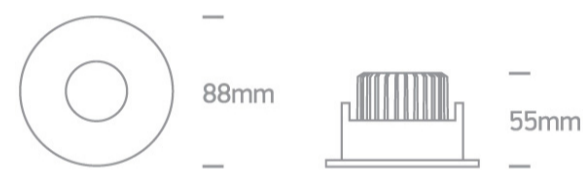

Downloads

Dimensions

Physical Specification

Item Group	02 Recessed Spots Fixed LED
Family	The COB IP54 Dark Light Range
Order Code	10108H/B/W
Colour	Black
Material	Die Cast
Shape	Circular
Height	55mm
Diameter	88mm
Cutout Hole Diameter	75mm
Recessed Ceiling	Yes
Depth Required	70mm
Indoor	Yes

Illumination Data

Colour Temperature	3000K
Lumen Output	600lm
Light Efficiency	75lm/W
CRI	90
Beam Angle	36°
Illumination Diagram	
Dark Light	Yes

Packing Info

Pcs/Carton	50
Barcode	5291889065166
HS Code	9405409900