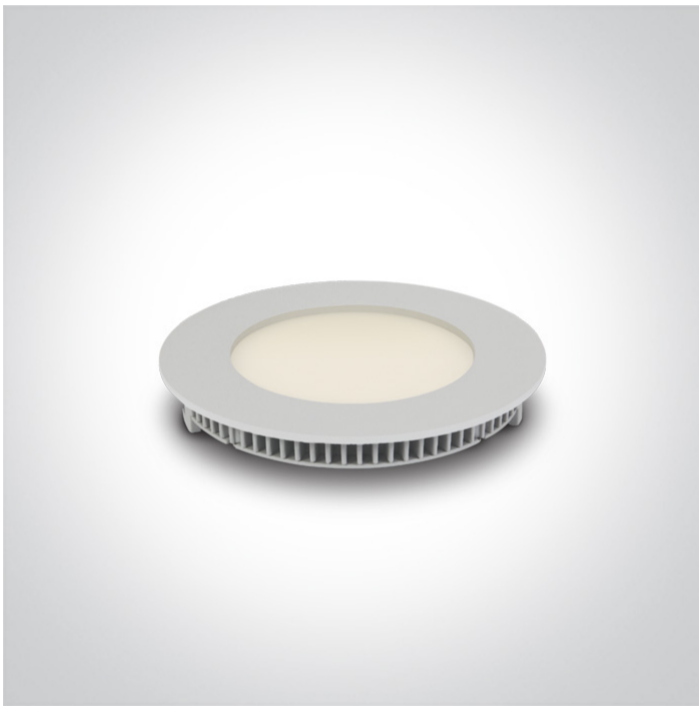

06 Downlights Fixed LED>The 3-12W Round Recessed Panels Die cast

10108FA/W/C

8W slim downlight LED, IP40, ideal for commercial applications such as offices, galleries and showrooms.

Supplied with 300mA non-dimmable LED driver.

06 Downlights Fixed LED

Family

The 3-12W Round Recessed Panels Die cast

| | |
|----------------------|-------------|
| Order Code | 10108FA/W/C |
| Colour | White |
| Material | Die Cast |
| Diffuser Material | Acrylic |
| Shape | Circular |
| Height | 22mm |
| Diameter | 120mm |
| Cutout Hole Diameter | 108mm |
| Recessed Ceiling | Yes |
| Depth Required | 50mm |
| Indoor | Yes |
| Adjustable | No |