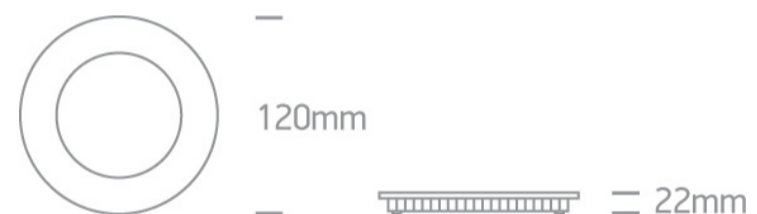

Complies with standard EN60598-1 and any other specific standards.

Downloads

Dimensions

Gallery

Related items

89008UT

Physical Specification

Item Group

06 Downlights Fixed LED

Family

The 3-12W Round Recessed Panels Die cast

| | |
|----------------------|-------------|
| Order Code | 10108FA/W/C |
| Colour | White |
| Material | Die Cast |
| Diffuser Material | Acrylic |
| Shape | Circular |
| Height | 22mm |
| Diameter | 120mm |
| Cutout Hole Diameter | 108mm |
| Recessed Ceiling | Yes |
| Depth Required | 50mm |
| Indoor | Yes |
| Adjustable | No |