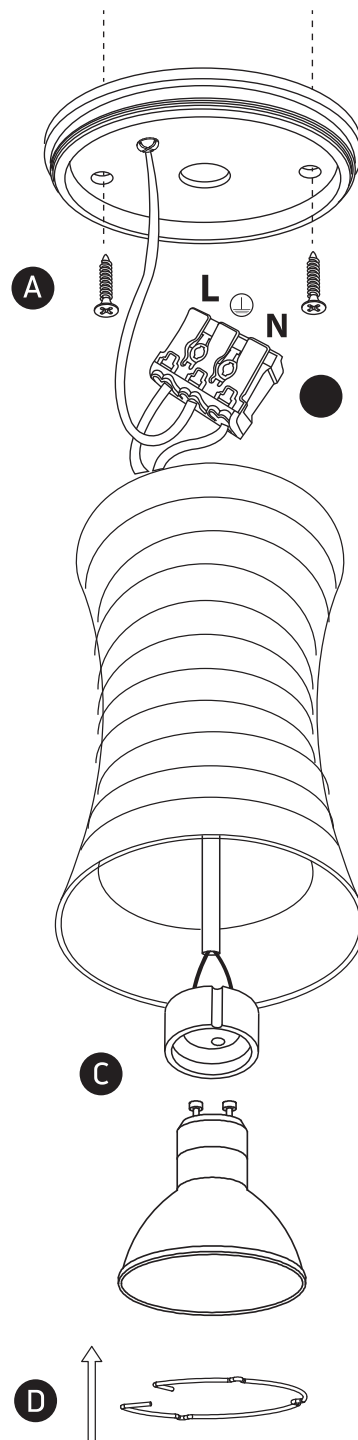

INSTALLATION MANUAL

12105L

100-240V | MR16 | GU10 | 10W | IP20 | Aluminium

Warnings:

1. Make sure that the product is installed properly before connecting to electricity.
2. Do not cover the fitting.
3. Maintenance and installation should only be carried out by a professional electrician.