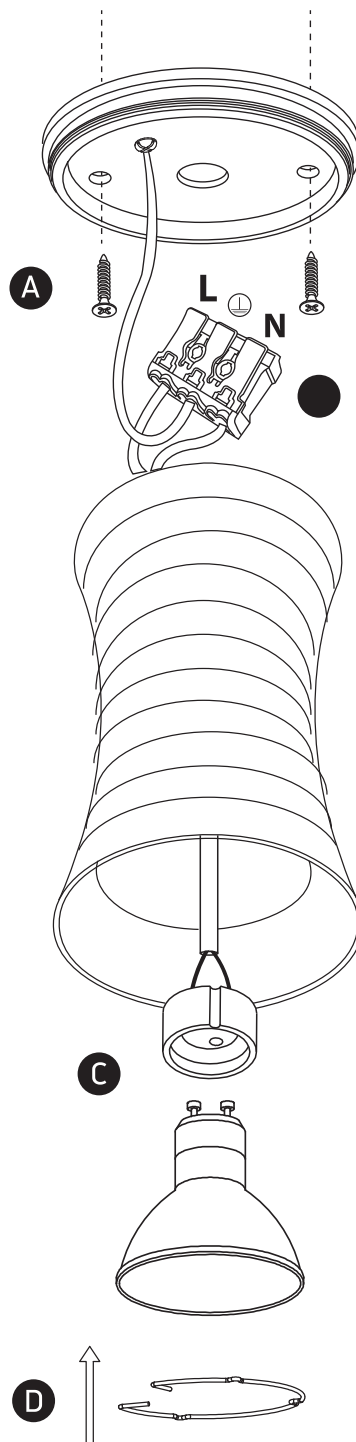

INSTALLATION MANUAL

12105L

100-240V | MR16 | GU10 | 10W | IP20 | Aluminium

Warnings:

1. Make sure that the product is installed properly before connecting to electricity.
2. Do not cover the fitting.
3. Maintenance and installation should only be carried out by a professional electrician.