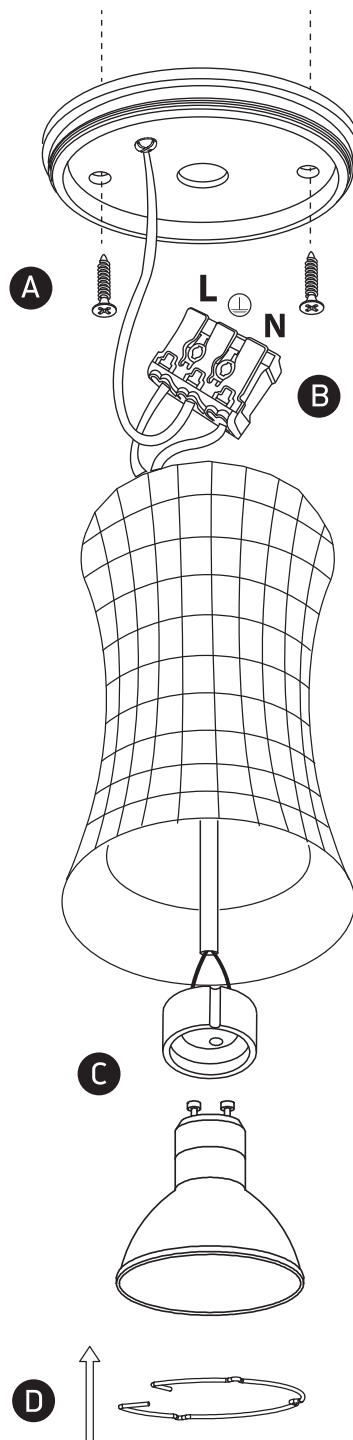

INSTALLATION MANUAL

12105K

100-240V | MR16 | GU10 | 10W | IP20 | Aluminium

Warnings:

1. Make sure that the product is installed properly before connecting to electricity.
2. Do not cover the fitting.
3. Maintenance and installation should only be carried out by a professional electrician.