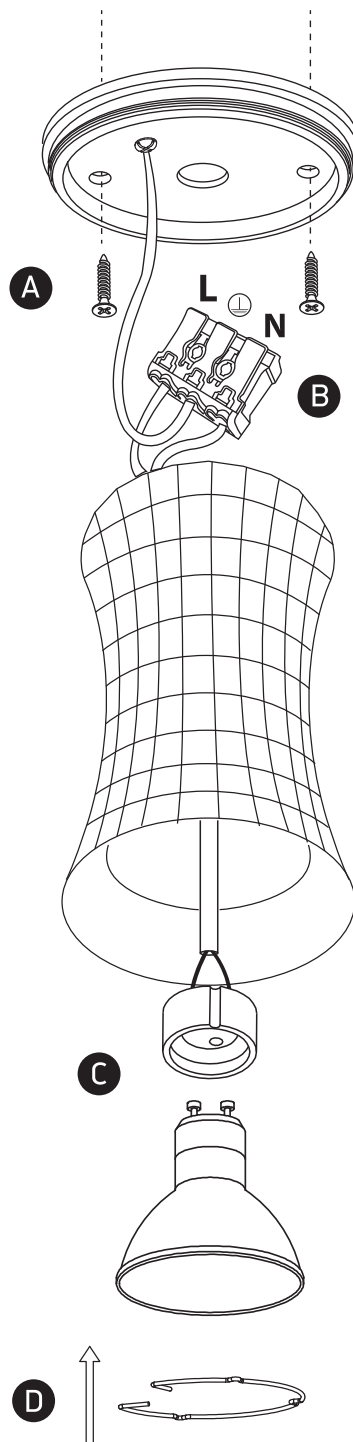

INSTALLATION MANUAL

12105K

100-240V | MR16 | GU10 | 10W | IP20 | Aluminium

Warnings:

1. Make sure that the product is installed properly before connecting to electricity.
2. Do not cover the fitting.
3. Maintenance and installation should only be carried out by a professional electrician.