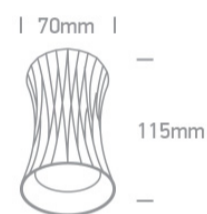

12 Wall &amp; Ceiling&gt;The Decorative Cylinders

12105J/CU

10W MR16 GU10 Copper cylinder downlight.

Complies with standard EN60598-1 and any other specific standards.

## Dimensions

## Physical Specification

Item Group	12 Wall & Ceiling
Family	The Decorative Cylinders
Order Code	12105J/CU
Colour	Copper
Material	Aluminium
Shape	Circular
Height	115mm
Diameter	70mm
Surface Ceiling	Yes
Indoor	Yes
Adjustable	No