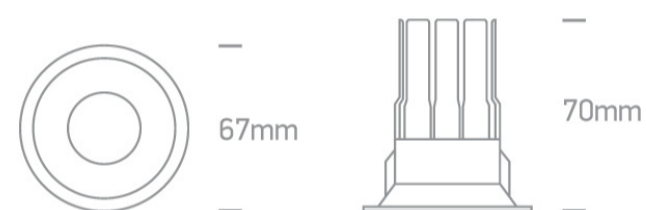

Dimensions