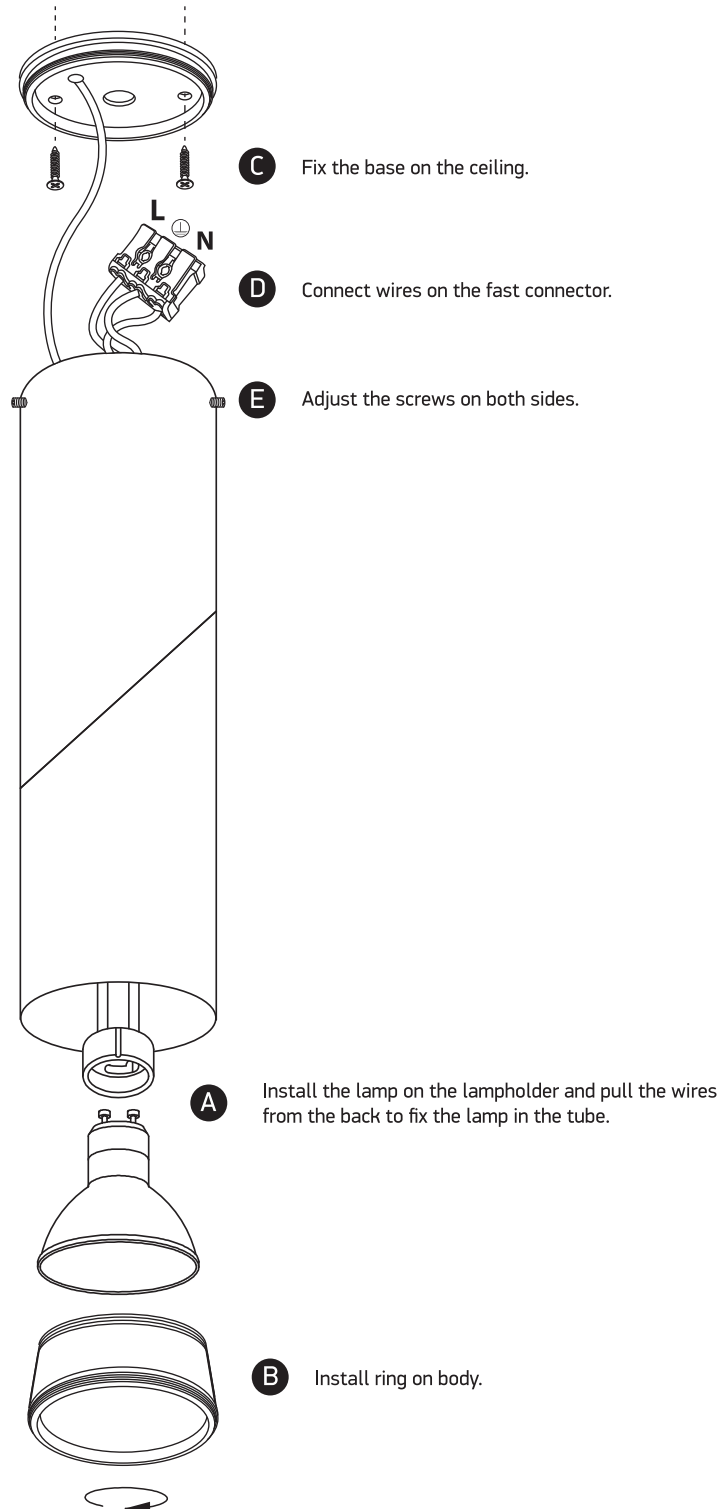

INSTALLATION MANUAL

12105E4

100-240V | MR16 | GU10 | 10W | IP20 | Aluminium | Adjustable

Warnings:

1. Make sure that the product is installed properly before connecting to electricity.
2. Do not cover the fitting.
3. Maintenance and installation should only be carried out by a professional electrician.