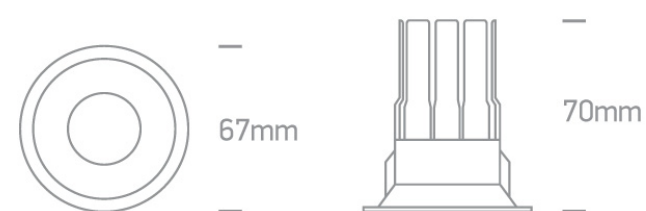

02 Recessed Spots Fixed LED>The 7W COB IP65 Range

10107WP/B/W

7W COB LED recessed spot suitable for indoor and outdoor installation, IP65.

Requires 700mA driver.

Complies with standard EN60598-1 and any other specific standards.

Downloads

Dimensions

Must be ordered separately

89015A

Related items

89015AT

Physical Specification

Item Group

02 Recessed Spots Fixed LED

Family	The 7W COB IP65 Range	Pobrano z mamadecor.pl
Order Code	10107WP/B/W	
Colour	Black	
Material	Die Cast	
Shape	Circular	
Height	70mm	
Diameter	67mm	
Cutout Hole Diameter	56mm	
Recessed Ceiling	Yes	
Depth Required	90mm	
Indoor	Yes	
Adjustable	No	

Illumination Data

Colour Temperature	3000K
Lumen Output	550lm

Light Efficiency	78,57lm/W
CRI	90
Beam Angle	38°
Illumination Diagram	
Dark Light	Yes

Packing Info

Box Length	7,5cm
Box Width	7,5cm
Box Height	9,5cm
Box Weight	0.210kg
Pcs/Carton	50
Barcode	5291889053422
HS Code	9405413990