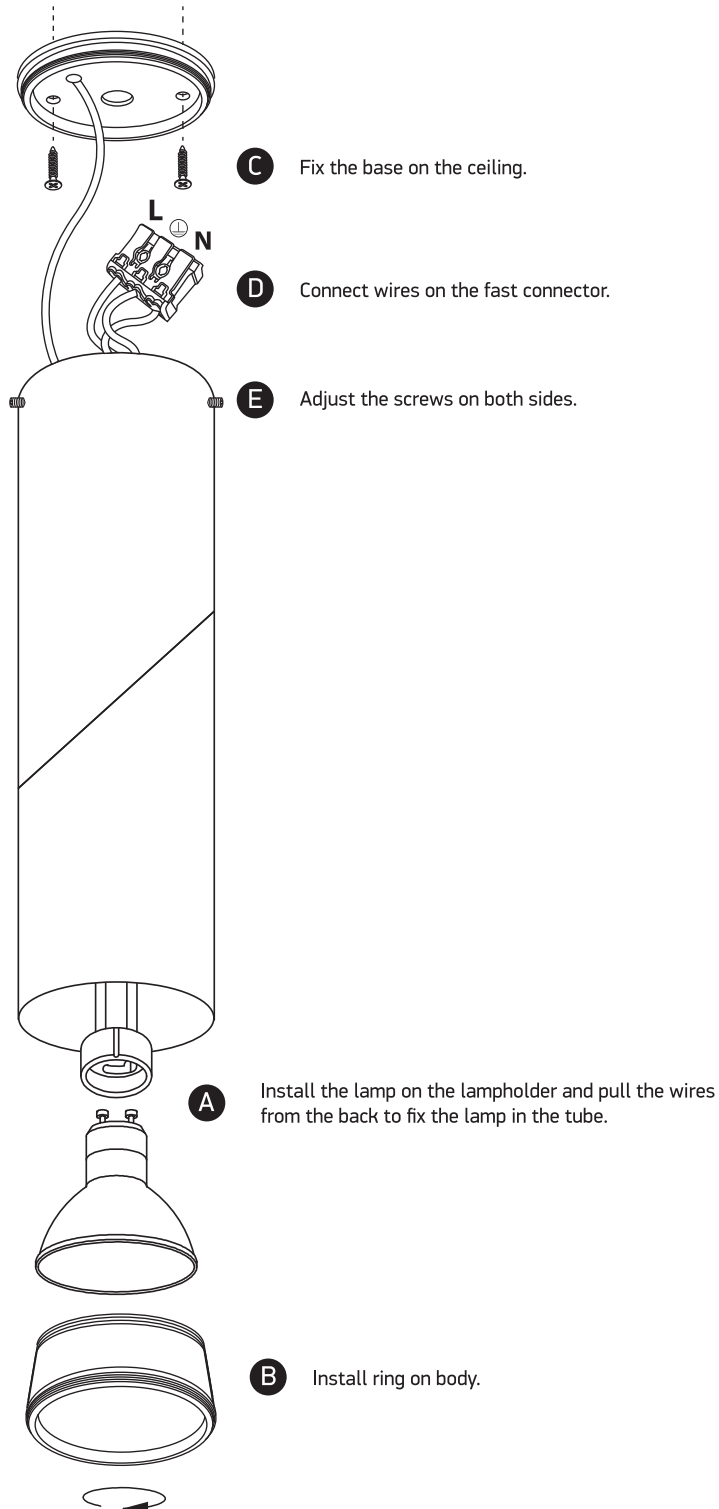

INSTALLATION MANUAL

12105E4

100-240V | MR16 | GU10 | 10W | IP20 | Aluminium | Adjustable

Warnings:

1. Make sure that the product is installed properly before connecting to electricity.
2. Do not cover the fitting.
3. Maintenance and installation should only be carried out by a professional electrician.