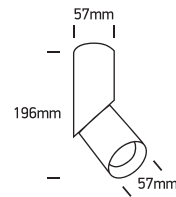

INSTALLATION MANUAL

12105E4

100-240V | MR16 | GU10 | 10W | IP20 | Aluminium | Adjustable

Warnings:

1. Make sure that the product is installed properly before connecting to electricity.
2. Do not cover the fitting.
3. Maintenance and installation should only be carried out by a professional electrician.