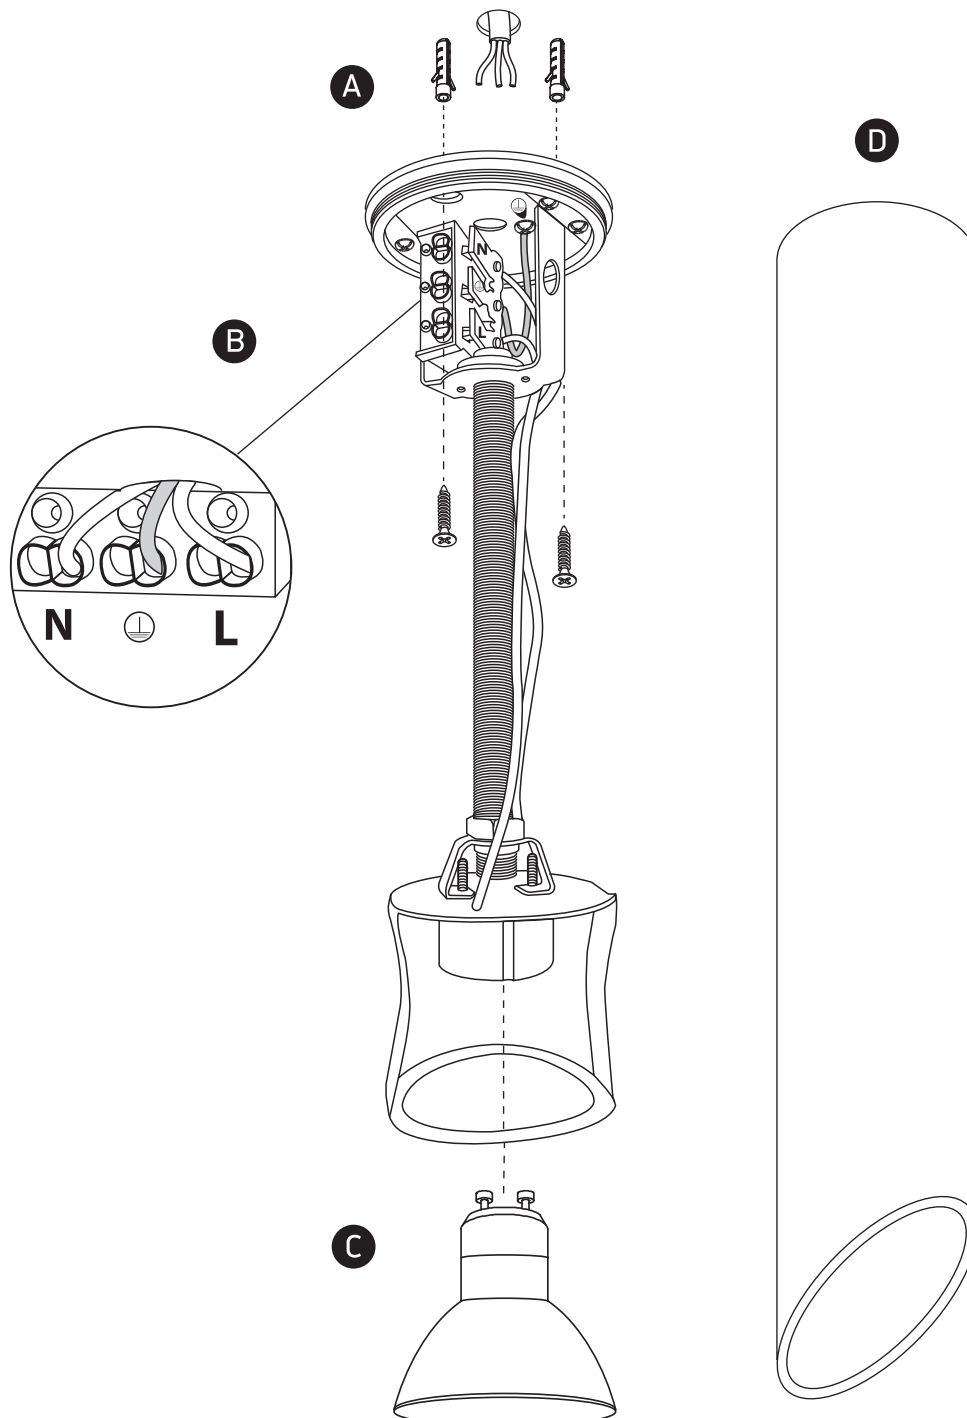

INSTALLATION MANUAL

12105E3

100-240V | MR16 | GU10 | 10W | IP20 | Aluminium

Warnings:

1. Make sure that the product is installed properly before connecting to electricity.
2. Do not cover the fitting.
3. Maintenance and installation should only be carried out by a professional electrician.