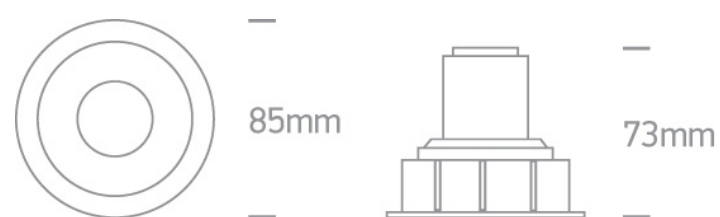

02 Recessed Spots Fixed LED>The COB Dark Light Range Interchangeable Reflector

10107K/W/W

7W COB LED Dark Light recessed spot IP20.

Requires 700mA driver.

Complies with standard EN60598-1 and any other specific standards.

Downloads

Dimensions

Gallery

Must be ordered separately

050104/B

050104/BS

050104/C

050104/CU

050104/W

89015A

89015AT

Physical Specification

Item Group	02 Recessed Spots Fixed LED
Family	The COB Dark Light Range Interchangeable Reflector
Order Code	10107K/W/W
Colour	White
Material	Aluminium
Shape	Circular
Height	73mm
Diameter	85mm
Cutout Hole Diameter	76mm
Recessed Ceiling	Yes
Depth Required	100mm
Indoor	Yes
Adjustable	No

Cable Length

40cm

F Mark

Illumination Data

Colour Temperature

3000K

Lumen Output

550lm