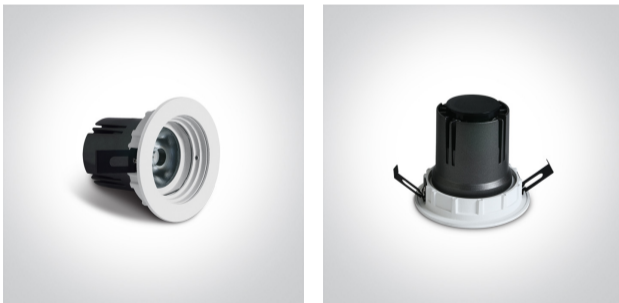

02 Recessed Spots Fixed LED>The COB Dark Light Range Interchangeable Reflector

10107K/B/W

7W COB LED Dark Light recessed spot IP20.

Requires 700mA driver.

Complies with standard EN60598-1 and any other specific standards.

Downloads

Dimensions

Gallery

Must be ordered separately