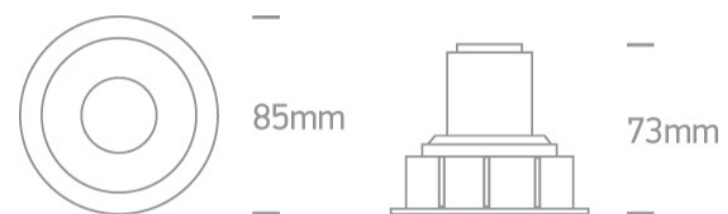

02 Recessed Spots Fixed LED>The COB Dark Light Range Interchangeable Reflector

10107K/B/W

7W COB LED Dark Light recessed spot IP20.

Requires 700mA driver.

Complies with standard EN60598-1 and any other specific standards.

Downloads

Dimensions

Gallery

Must be ordered separately

050104/B

050104/BS

050104/C

050104/CU

050104/W

89015A

89015AT

Physical Specification

Item Group	02 Recessed Spots Fixed LED
Family	The COB Dark Light Range Interchangeable Reflector
Order Code	10107K/B/W
Colour	Black
Material	Aluminium
Shape	Circular
Height	73mm
Diameter	85mm
Cutout Hole Diameter	76mm
Recessed Ceiling	Yes
Depth Required	100mm
Indoor	Yes
Adjustable	No

Cable Length

40cm

F Mark

Illumination Data

Colour Temperature

3000K

Lumen Output

550lm